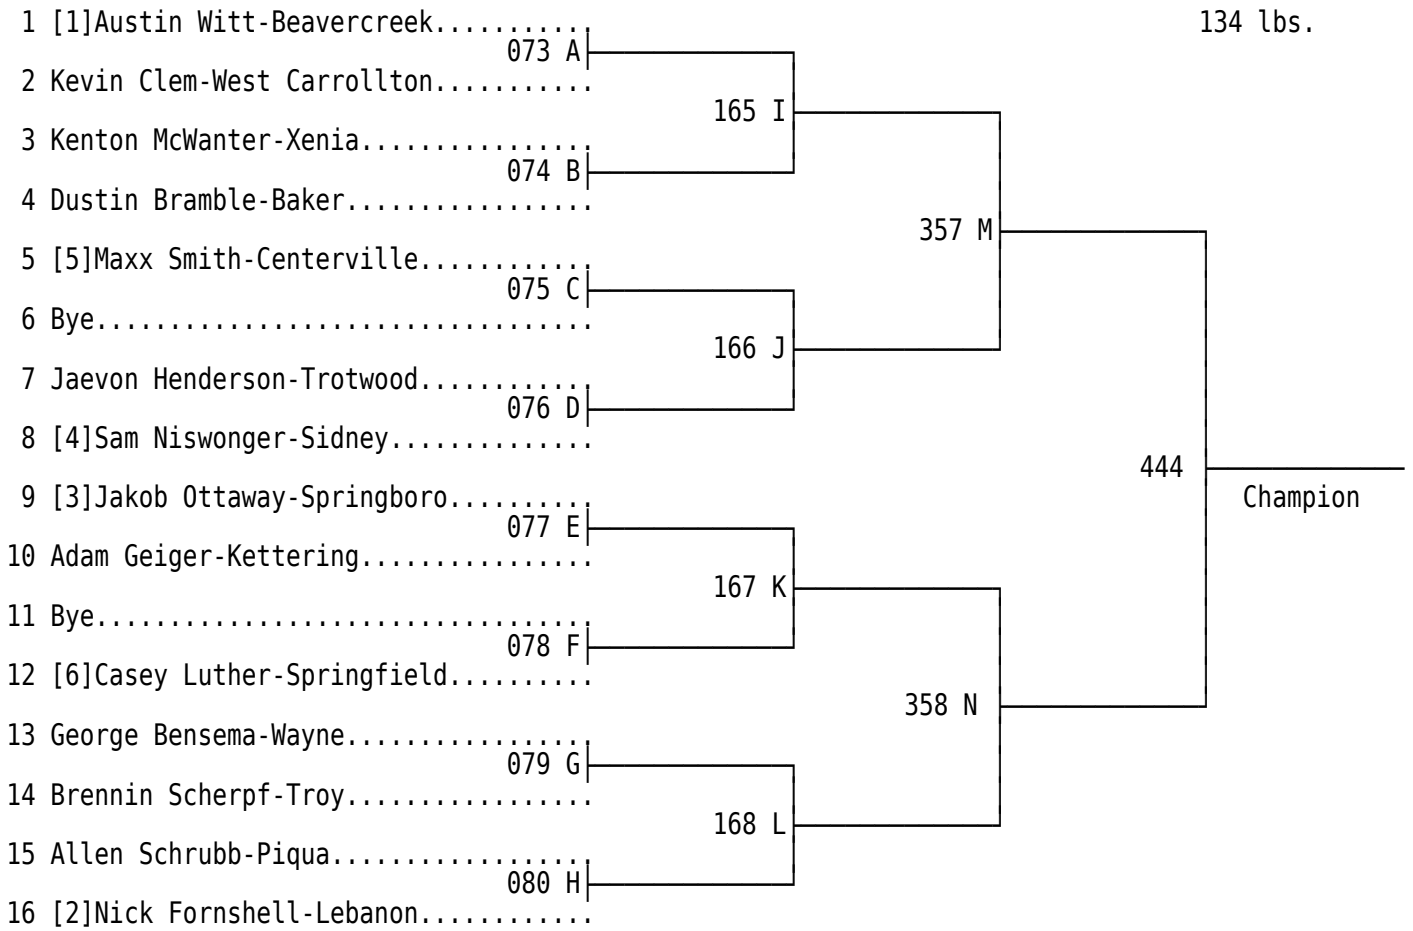

2012 GWOC M.S. Wrestling Tournament