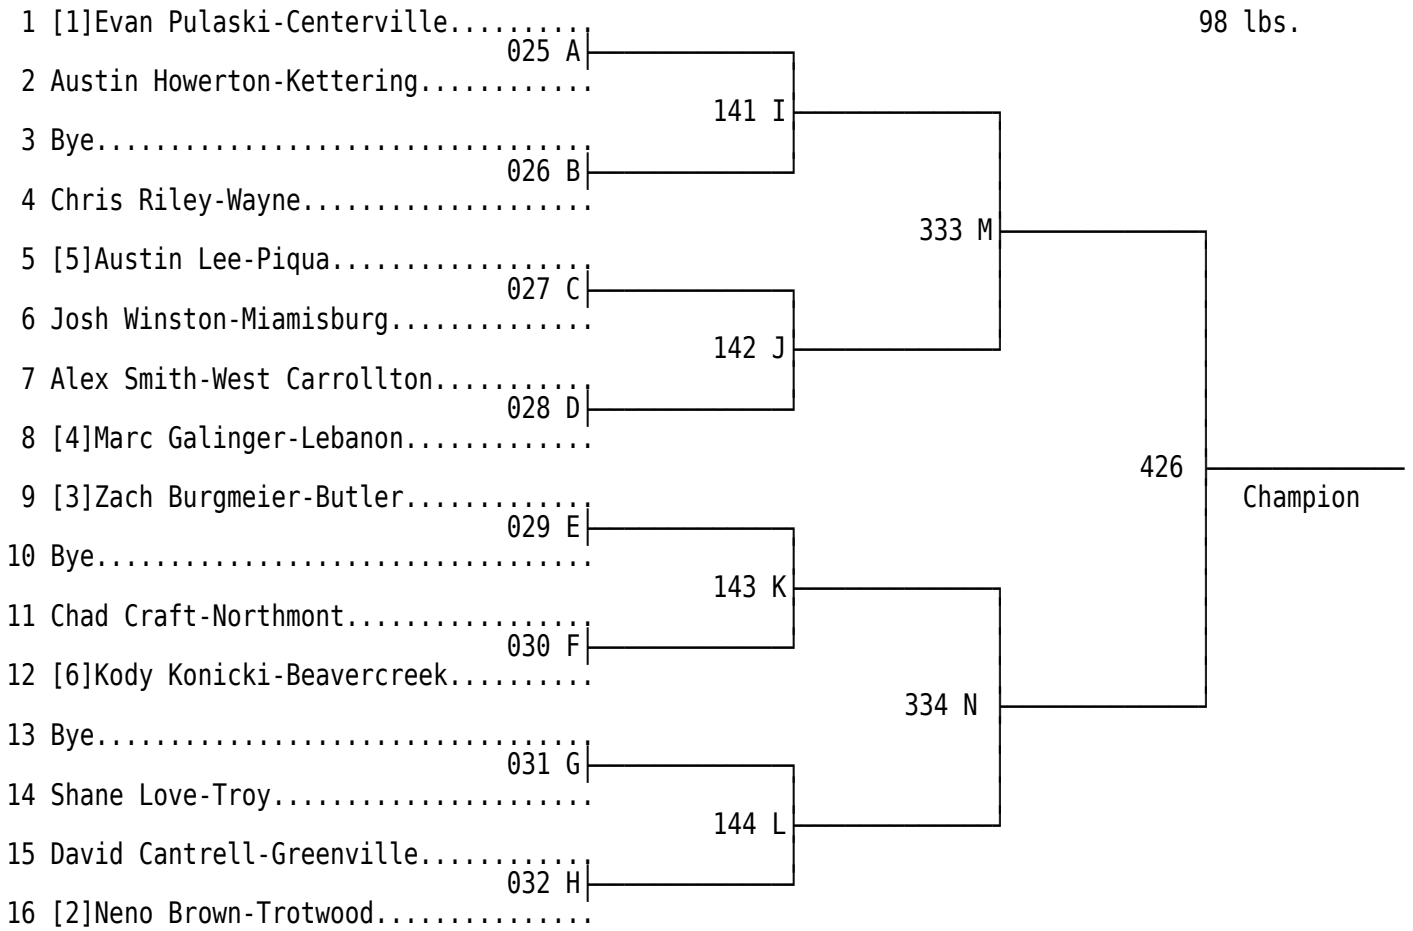

2012 GWOC M.S. Wrestling Tournament

80 lbs.

2012 GWOC M.S. Wrestling Tournament

2012 GWOC M.S. Wrestling Tournament

2012 GWOC M.S. Wrestling Tournament

2012 GWOC M.S. Wrestling Tournament

\* Rat-tails:

#R01 4: Jonathan Perin-Sidney vs. Lucas Klever-Lebanon.....Loser to F

#R02 14: Austin Kirby-Troy vs. Mitchell Ott-Wayne.....Loser to C

2012 GWOC M.S. Wrestling Tournament

2012 GWOC M.S. Wrestling Tournament

2012 GWOC M.S. Wrestling Tournament

2012 GWOC M.S. Wrestling Tournament