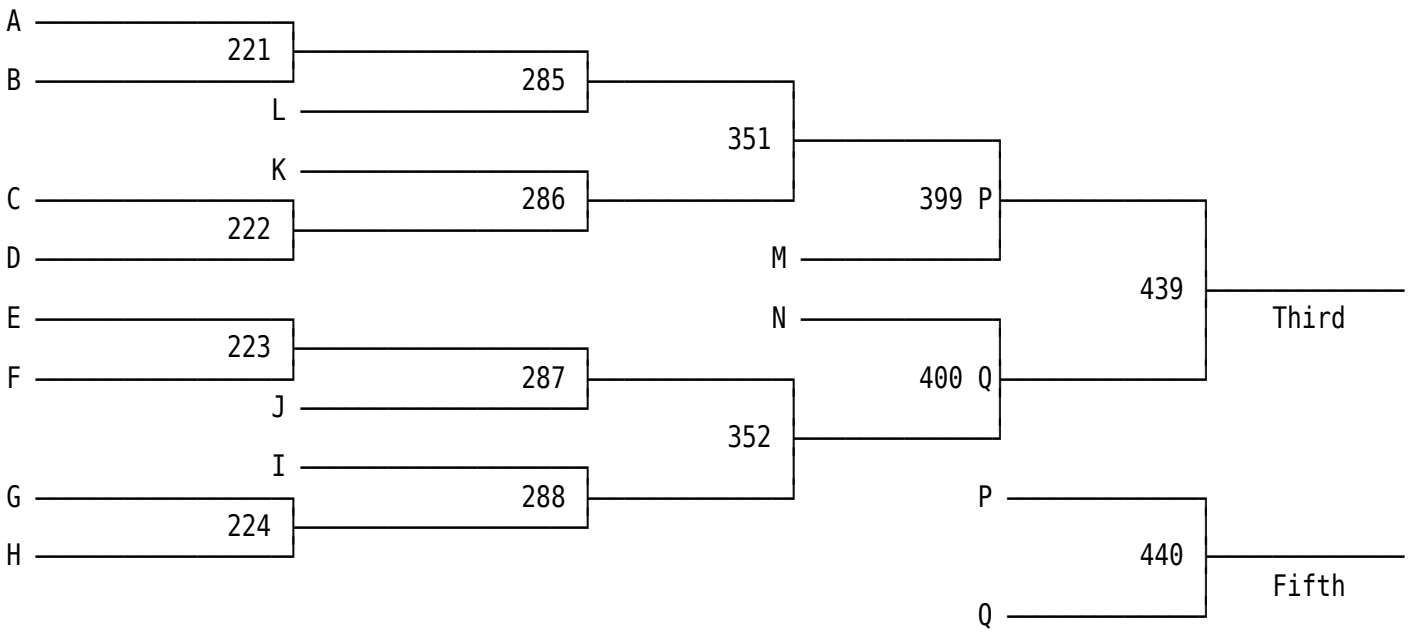

#R02 14: Austin Kirby-Troy vs. Mitchell Ott-Wayne.....Loser to C

2012 GWOC M.S. Wrestling Tournament

2012 GWOC M.S. Wrestling Tournament

2012 GWOC M.S. Wrestling Tournament

2012 GWOC M.S. Wrestling Tournament