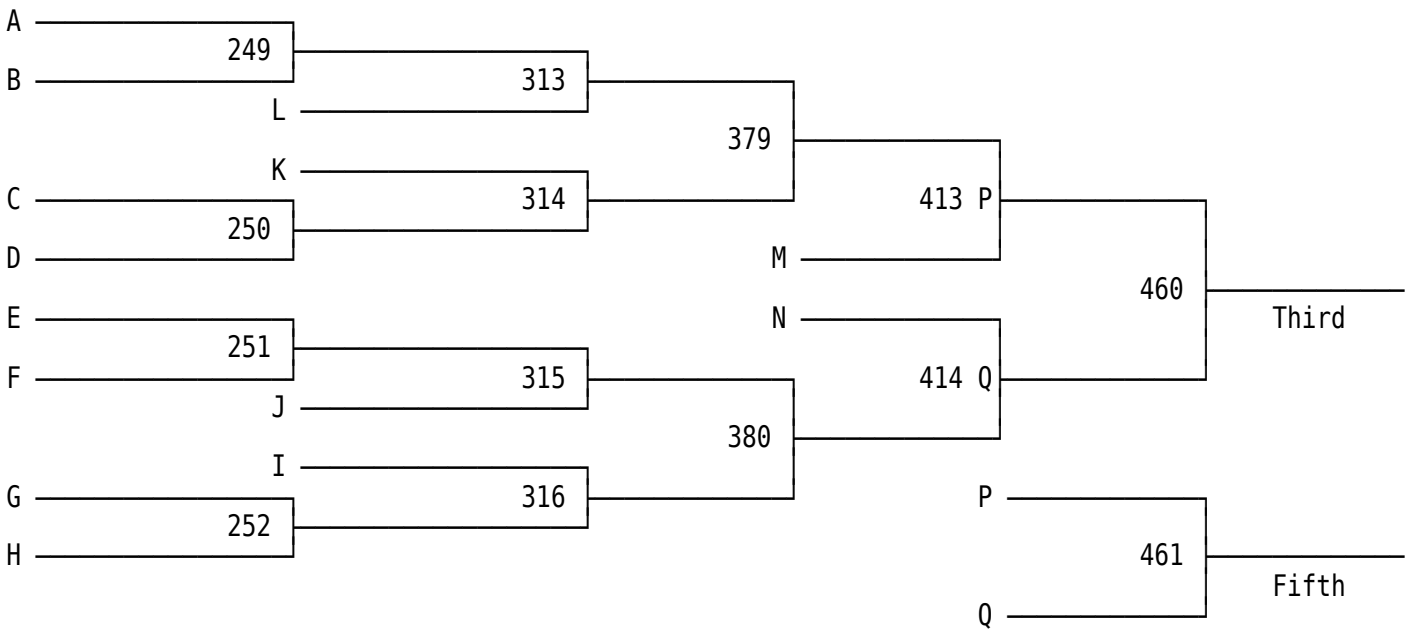

2012 GWOC M.S. Wrestling Tournament

2012 GWOC M.S. Wrestling Tournament

2012 GWOC M.S. Wrestling Tournament

2012 GWOC M.S. Wrestling Tournament

2012 GWOC M.S. Wrestling Tournament

2012 GWOC M.S. Wrestling Tournament