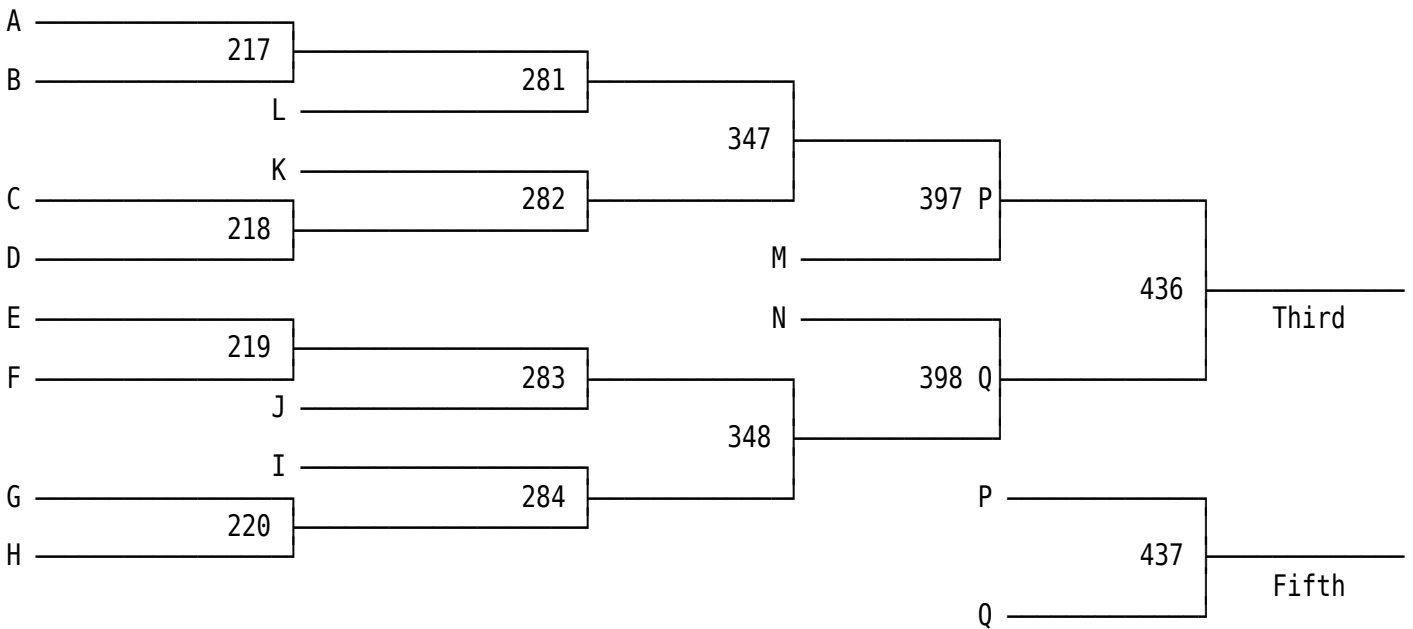

2012 GWOC M.S. Wrestling Tournament

80 lbs.

2012 GWOC M.S. Wrestling Tournament

2012 GWOC M.S. Wrestling Tournament

2012 GWOC M.S. Wrestling Tournament

2012 GWOC M.S. Wrestling Tournament

\* Rat-tails:

#R01 4: Jonathan Perin-Sidney vs. Lucas Klever-Lebanon.....Loser to F

#R02 14: Austin Kirby-Troy vs. Mitchell Ott-Wayne.....Loser to C

2012 GWOC M.S. Wrestling Tournament

2012 GWOC M.S. Wrestling Tournament

2012 GWOC M.S. Wrestling Tournament

2012 GWOC M.S. Wrestling Tournament