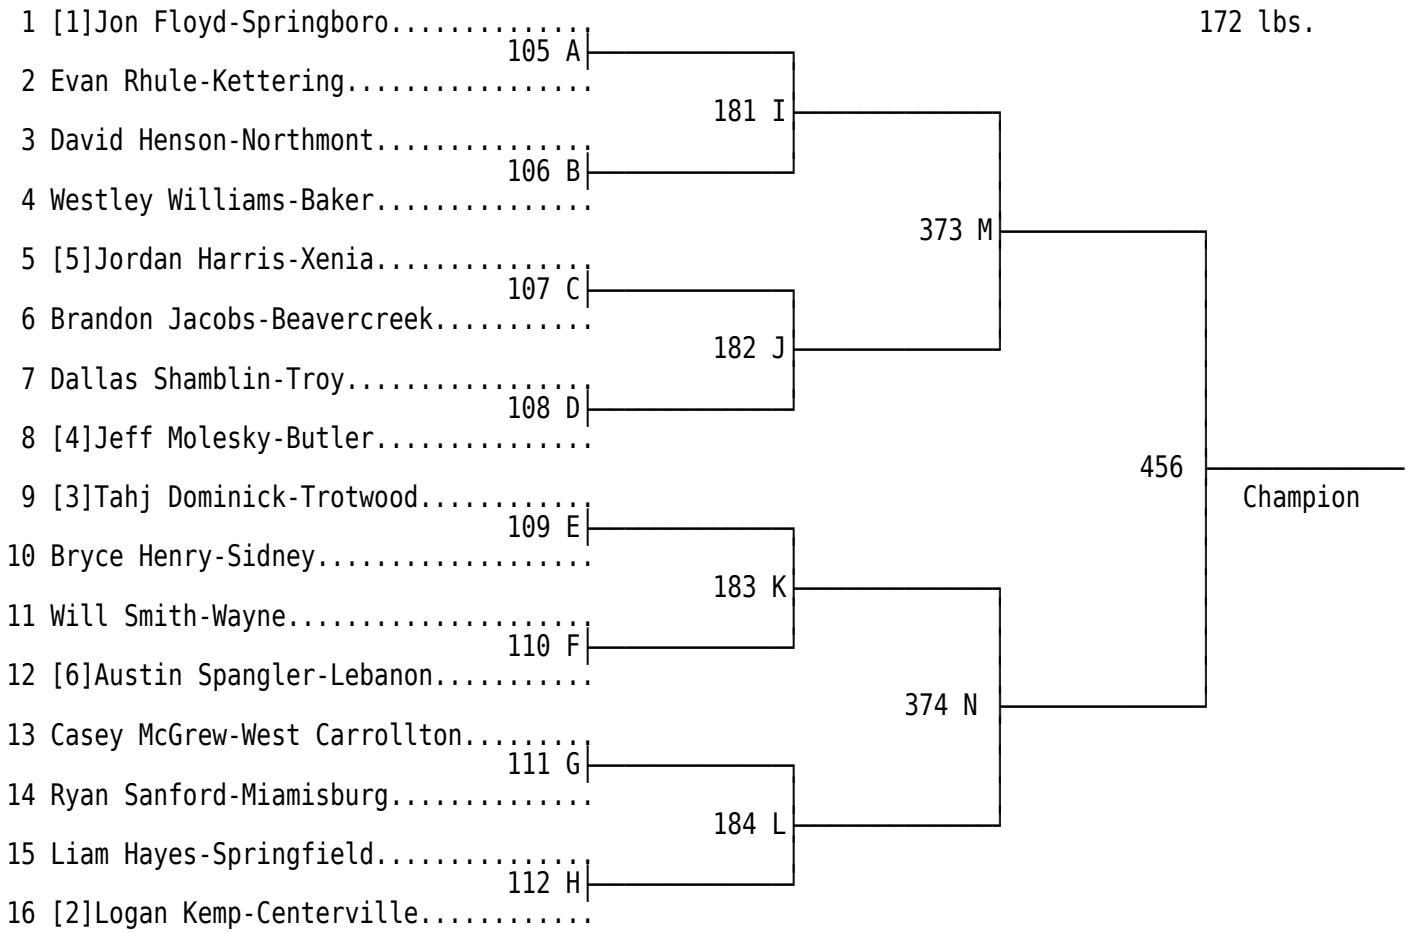

2012 GWOC M.S. Wrestling Tournament