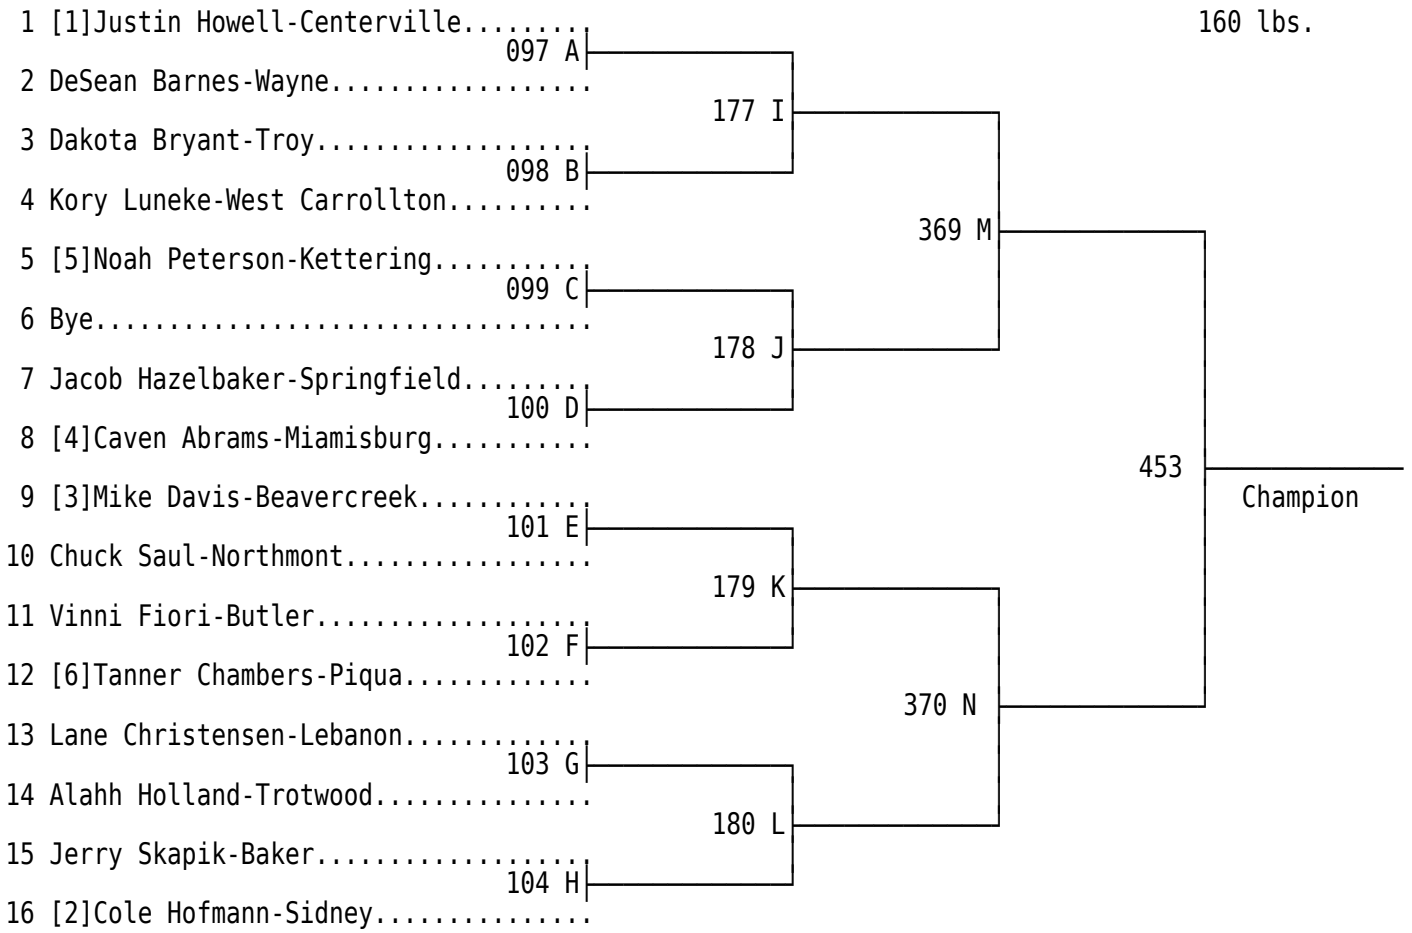

2012 GWOC M.S. Wrestling Tournament