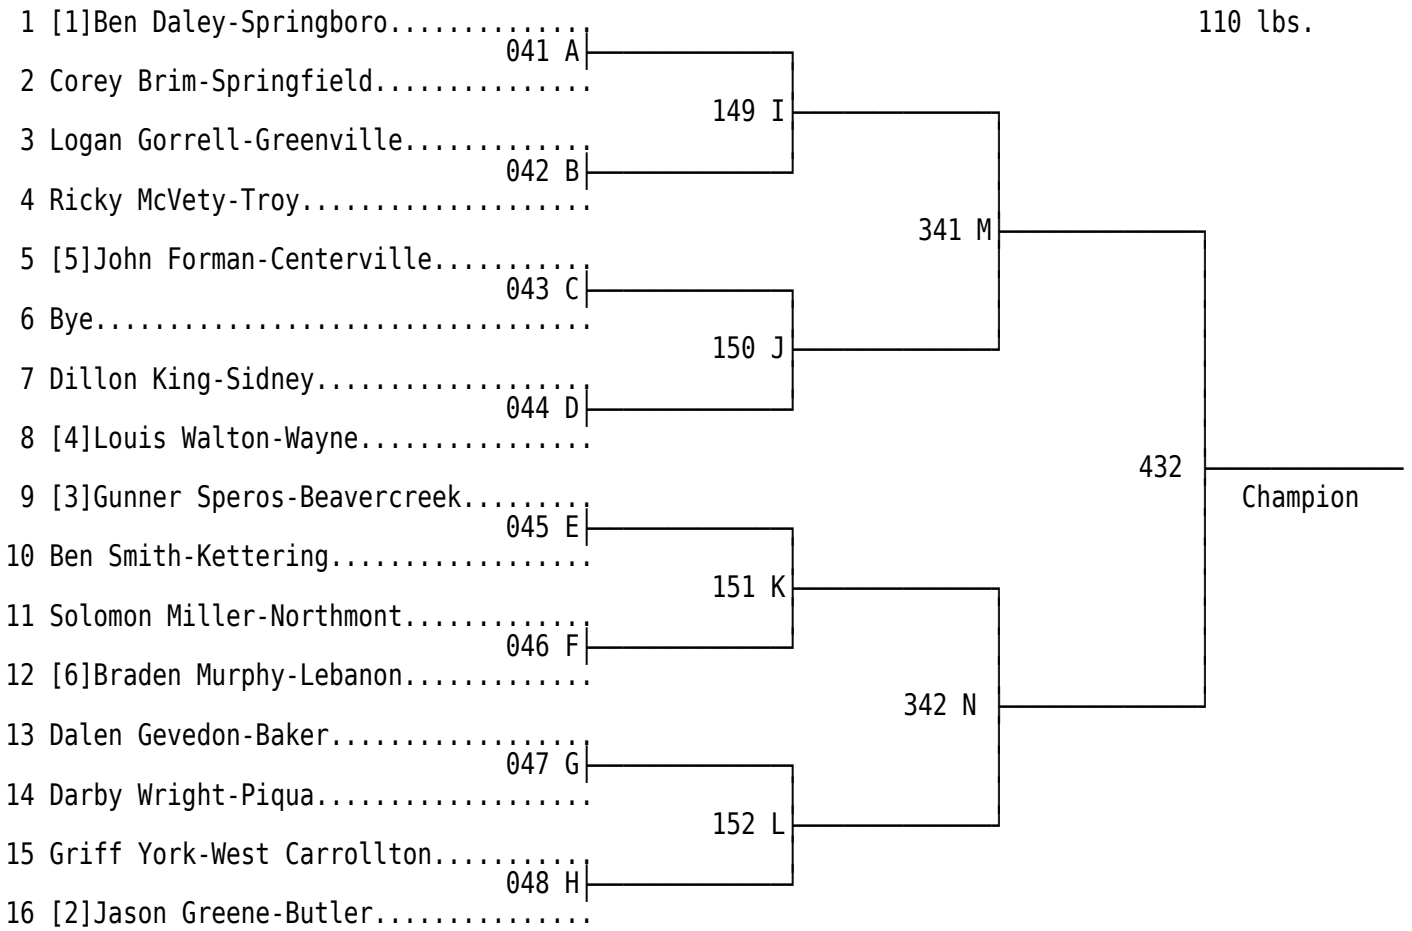

2012 GWOC M.S. Wrestling Tournament

80 lbs.

2012 GWOC M.S. Wrestling Tournament

2012 GWOC M.S. Wrestling Tournament

2012 GWOC M.S. Wrestling Tournament

2012 GWOC M.S. Wrestling Tournament

\* Rat-tails:

#R01 4: Jonathan Perin-Sidney vs. Lucas Klever-Lebanon.....Loser to F

#R02 14: Austin Kirby-Troy vs. Mitchell Ott-Wayne.....Loser to C

2012 GWOC M.S. Wrestling Tournament

2012 GWOC M.S. Wrestling Tournament

2012 GWOC M.S. Wrestling Tournament

2012 GWOC M.S. Wrestling Tournament