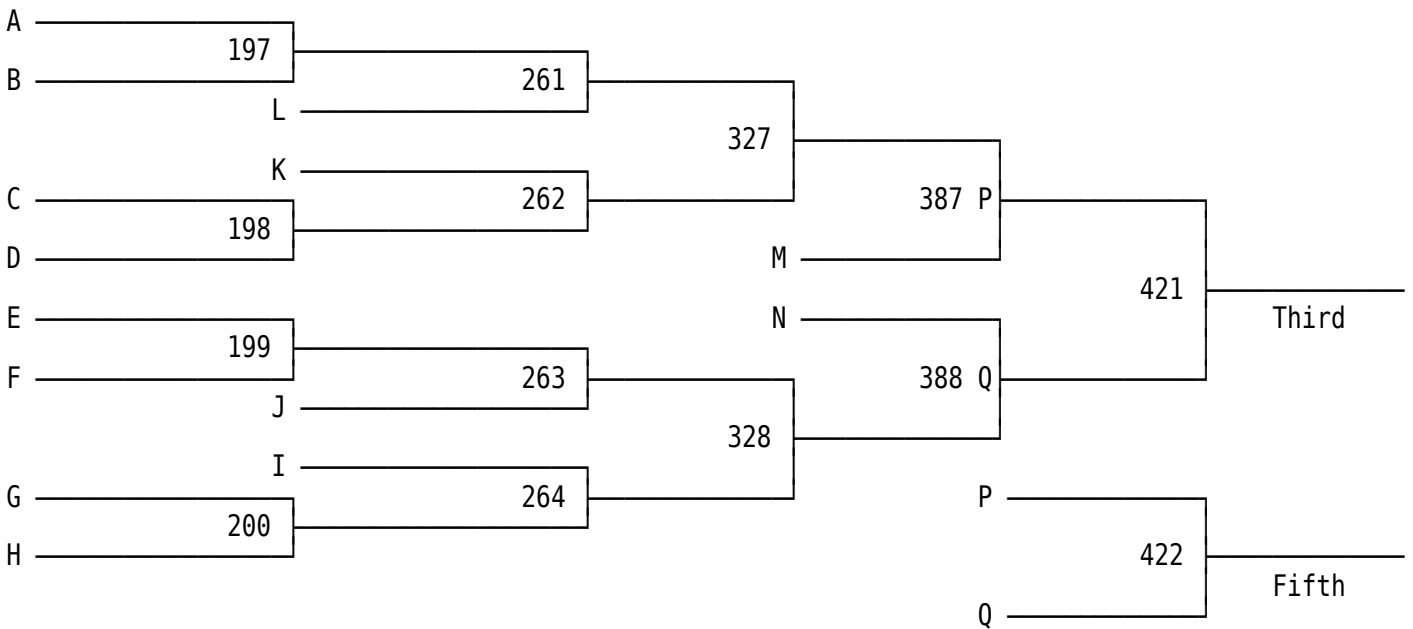

2012 GWOC M.S. Wrestling Tournament

80 lbs.

2012 GWOC M.S. Wrestling Tournament

2012 GWOC M.S. Wrestling Tournament

2012 GWOC M.S. Wrestling Tournament

2012 GWOC M.S. Wrestling Tournament

\* Rat-tails:

#R01 4: Jonathan Perin-Sidney vs. Lucas Klever-Lebanon.....Loser to F

#R02 14: Austin Kirby-Troy vs. Mitchell Ott-Wayne.....Loser to C

2012 GWOC M.S. Wrestling Tournament

2012 GWOC M.S. Wrestling Tournament

2012 GWOC M.S. Wrestling Tournament

2012 GWOC M.S. Wrestling Tournament