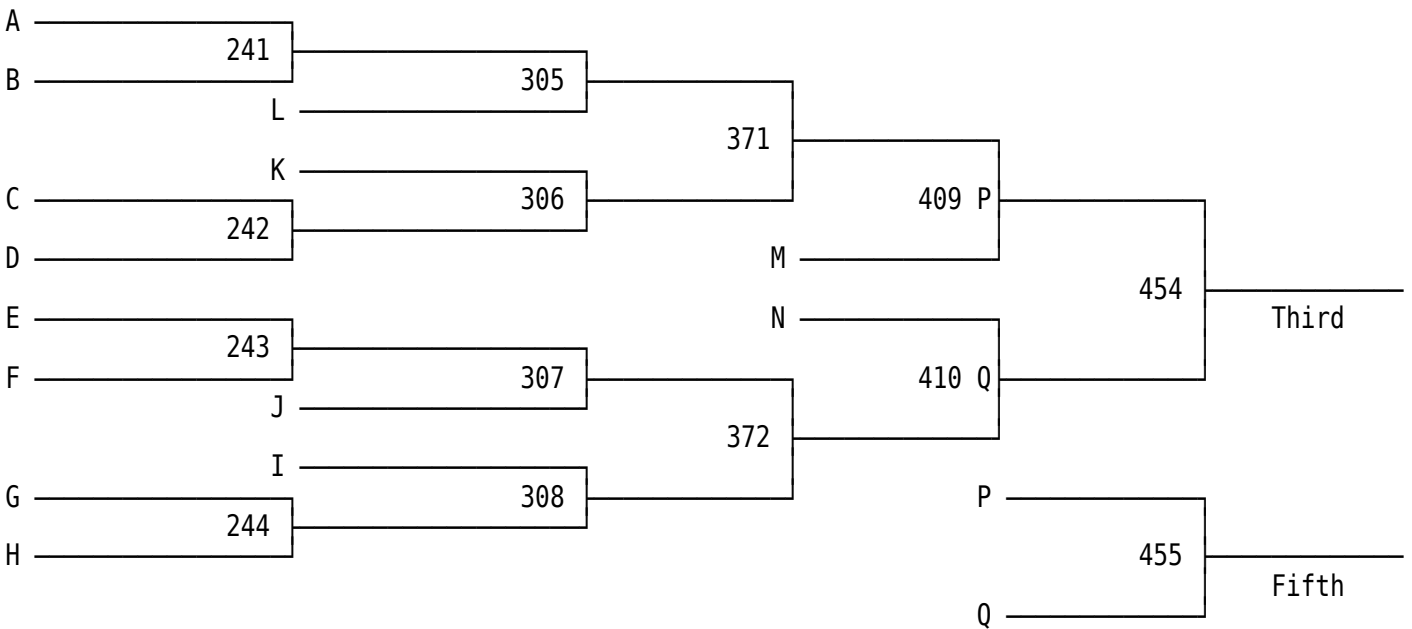

2012 GWOC M.S. Wrestling Tournament

2012 GWOC M.S. Wrestling Tournament

2012 GWOC M.S. Wrestling Tournament

2012 GWOC M.S. Wrestling Tournament

2012 GWOC M.S. Wrestling Tournament

2012 GWOC M.S. Wrestling Tournament