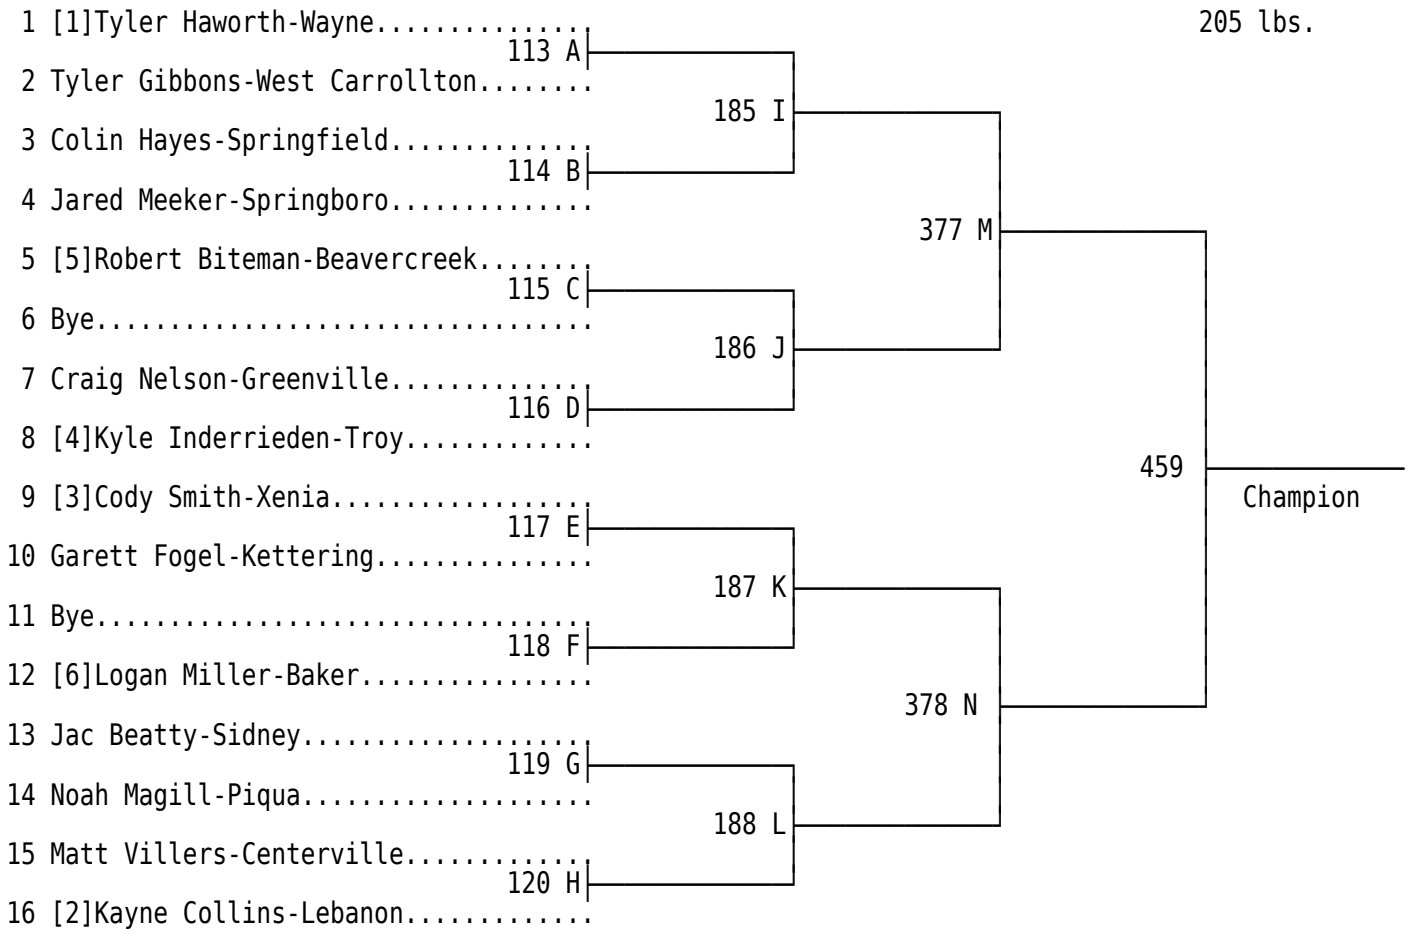

2012 GWOC M.S. Wrestling Tournament