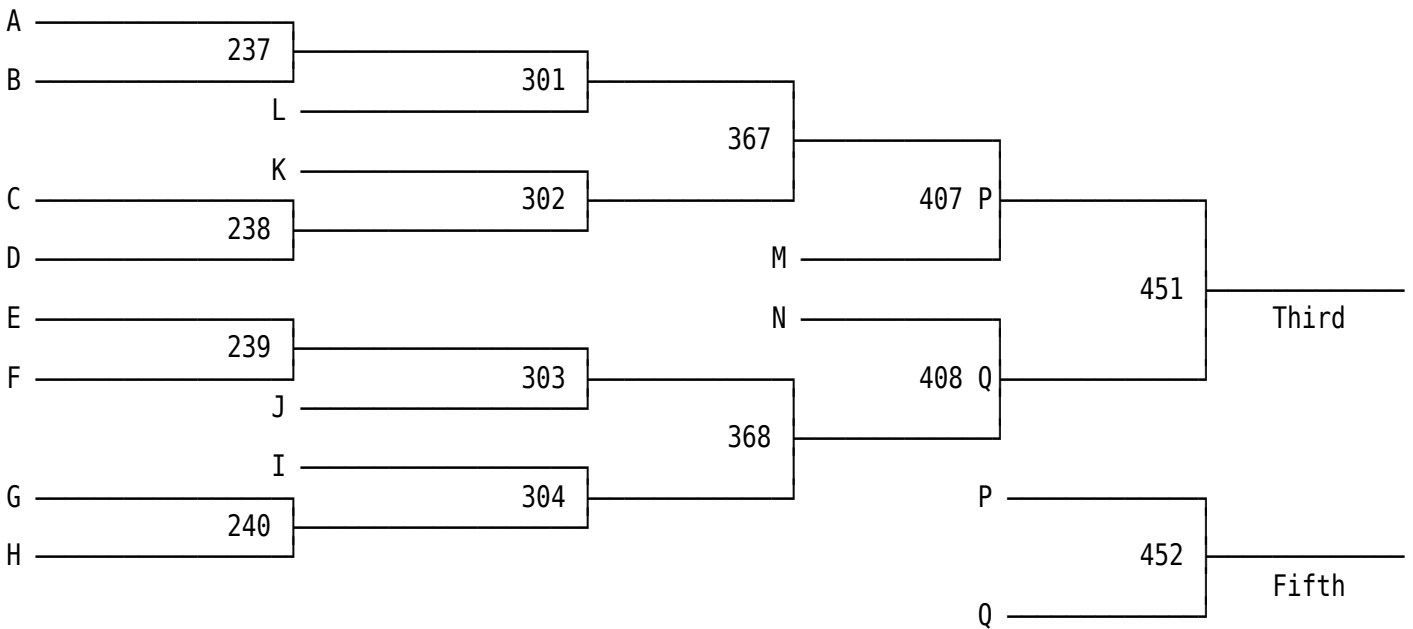

2012 GWOC M.S. Wrestling Tournament