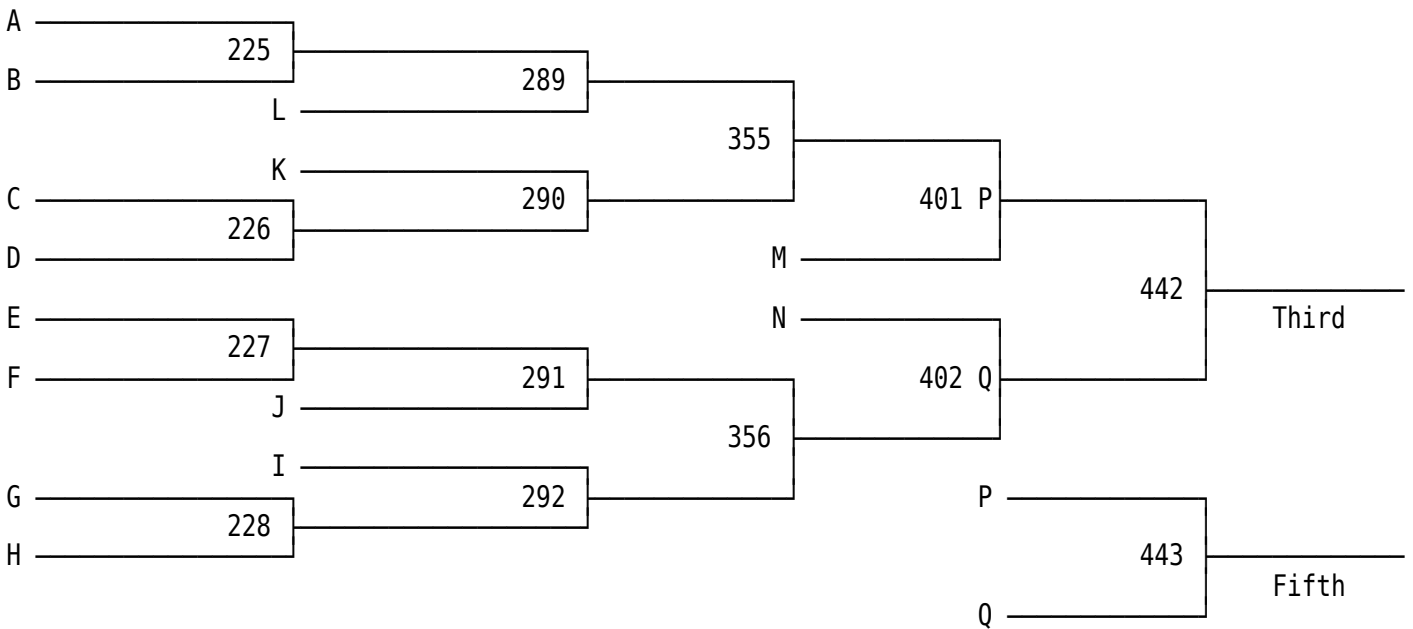

#R02 14: Austin Kirby-Troy vs. Mitchell Ott-Wayne.....Loser to C

2012 GWOC M.S. Wrestling Tournament

2012 GWOC M.S. Wrestling Tournament

2012 GWOC M.S. Wrestling Tournament

2012 GWOC M.S. Wrestling Tournament