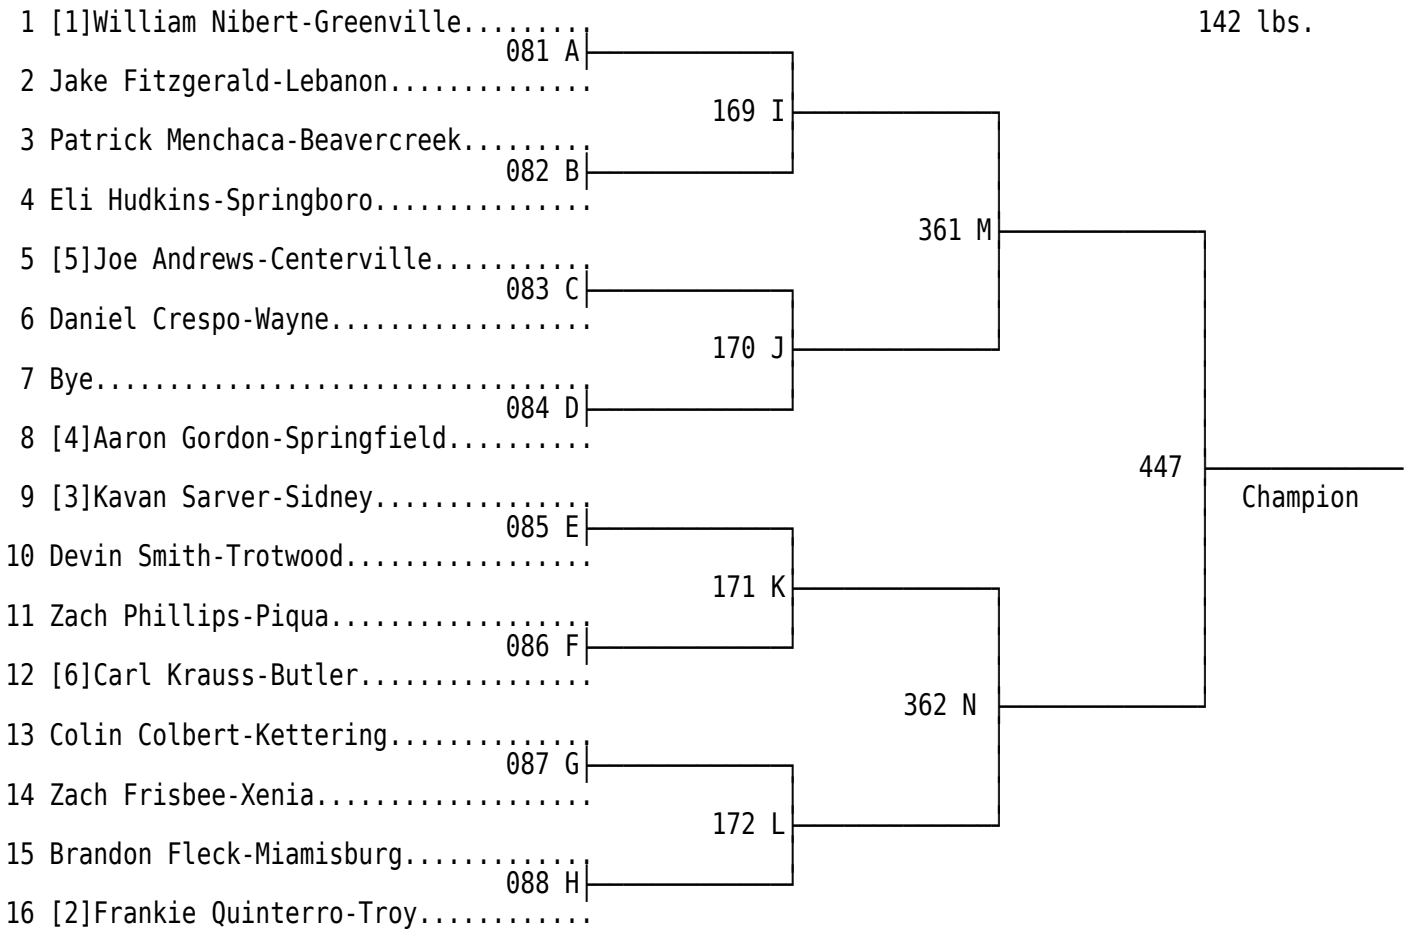

2012 GWOC M.S. Wrestling Tournament