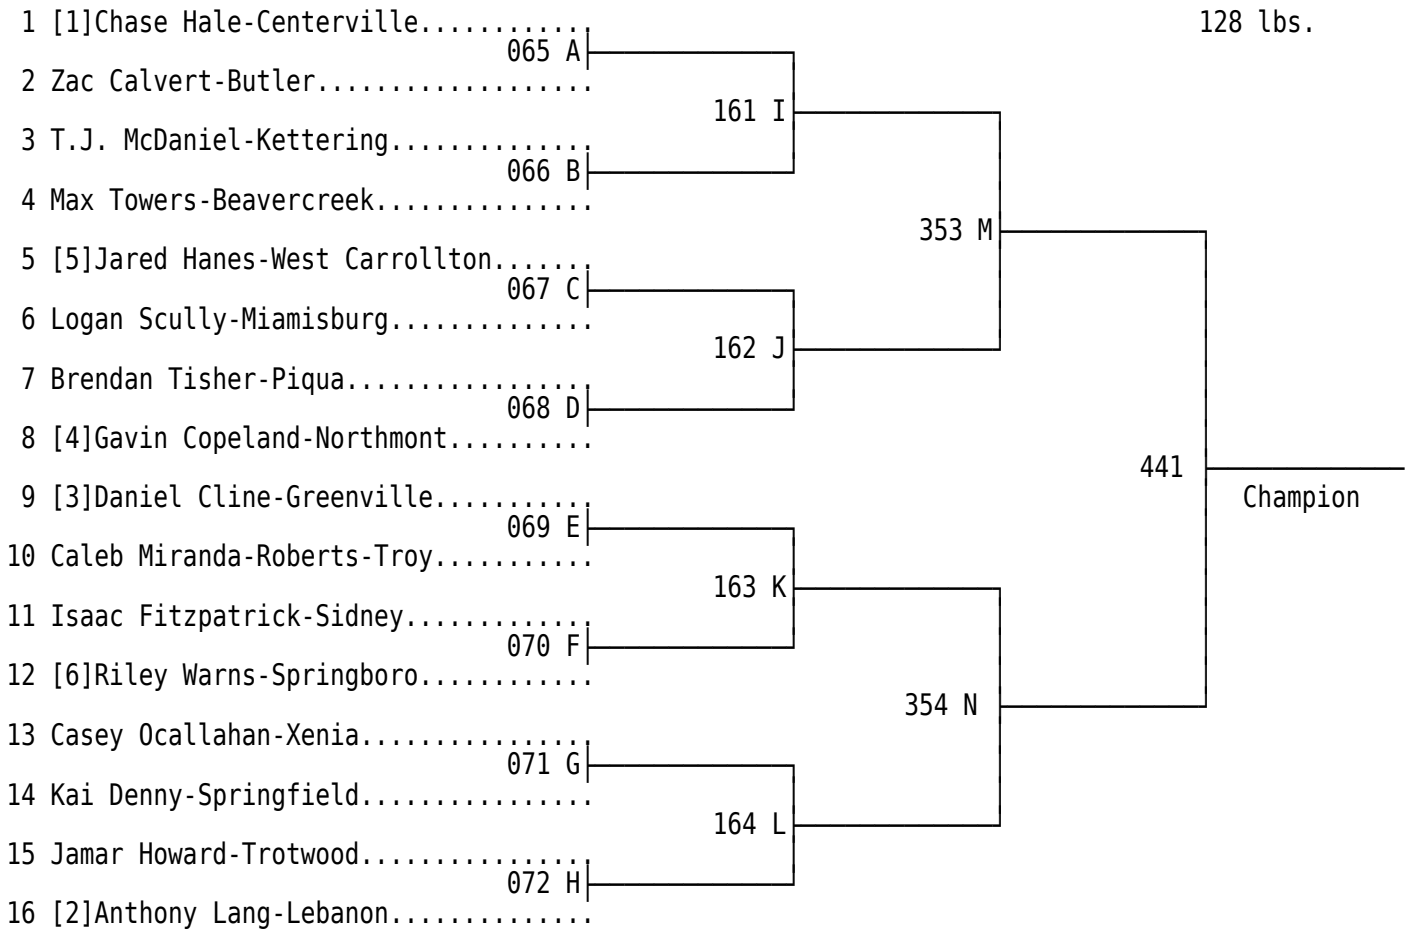

2012 GWOC M.S. Wrestling Tournament

80 lbs.

2012 GWOC M.S. Wrestling Tournament

2012 GWOC M.S. Wrestling Tournament

2012 GWOC M.S. Wrestling Tournament

2012 GWOC M.S. Wrestling Tournament

\* Rat-tails:

#R01 4: Jonathan Perin-Sidney vs. Lucas Klever-Lebanon.....Loser to F

#R02 14: Austin Kirby-Troy vs. Mitchell Ott-Wayne.....Loser to C

2012 GWOC M.S. Wrestling Tournament

2012 GWOC M.S. Wrestling Tournament

2012 GWOC M.S. Wrestling Tournament

2012 GWOC M.S. Wrestling Tournament