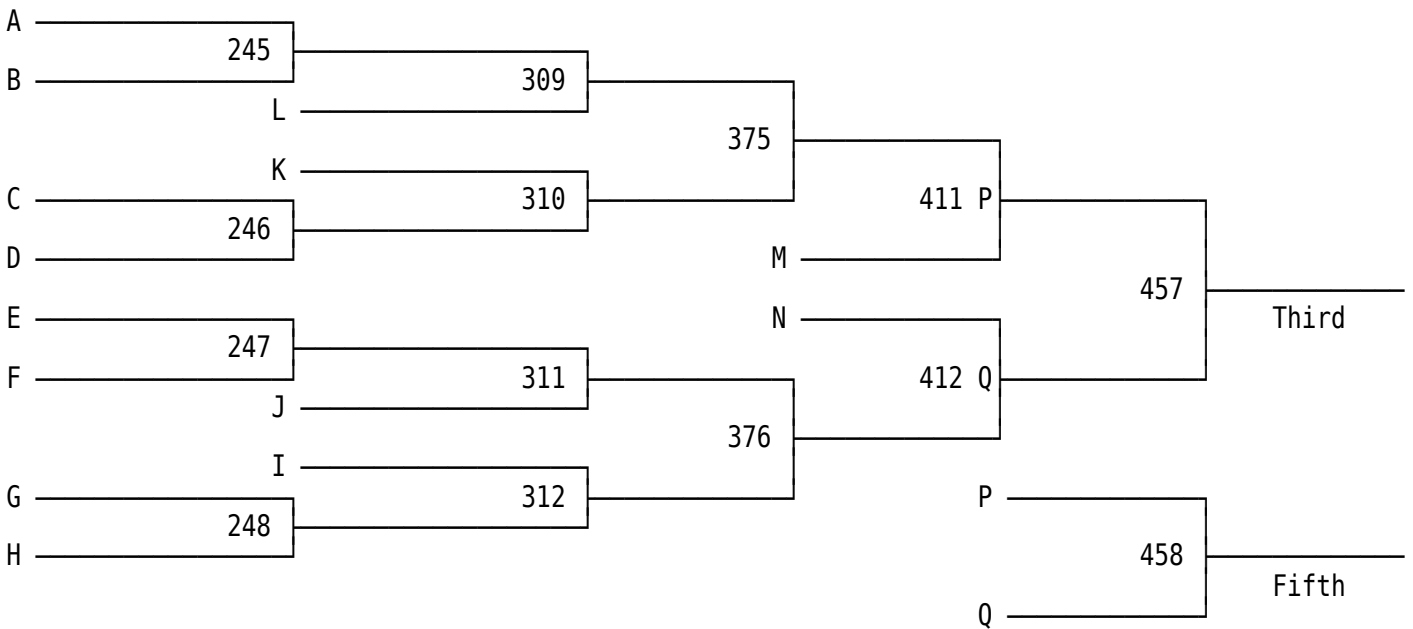

2012 GWOC M.S. Wrestling Tournament

2012 GWOC M.S. Wrestling Tournament

2012 GWOC M.S. Wrestling Tournament

2012 GWOC M.S. Wrestling Tournament

2012 GWOC M.S. Wrestling Tournament

2012 GWOC M.S. Wrestling Tournament