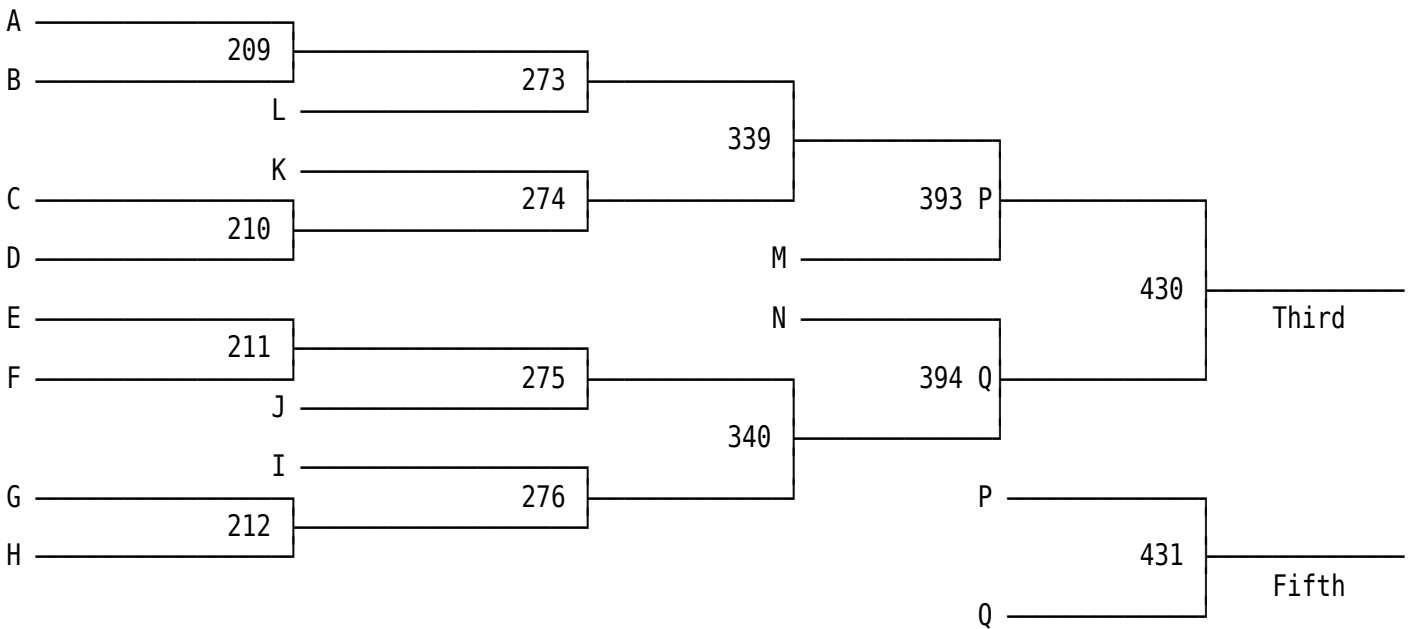

2012 GWOC M.S. Wrestling Tournament

80 lbs.

2012 GWOC M.S. Wrestling Tournament

2012 GWOC M.S. Wrestling Tournament

2012 GWOC M.S. Wrestling Tournament

2012 GWOC M.S. Wrestling Tournament

\* Rat-tails:

#R01 4: Jonathan Perin-Sidney vs. Lucas Klever-Lebanon.....Loser to F

#R02 14: Austin Kirby-Troy vs. Mitchell Ott-Wayne.....Loser to C

2012 GWOC M.S. Wrestling Tournament

2012 GWOC M.S. Wrestling Tournament

2012 GWOC M.S. Wrestling Tournament

2012 GWOC M.S. Wrestling Tournament