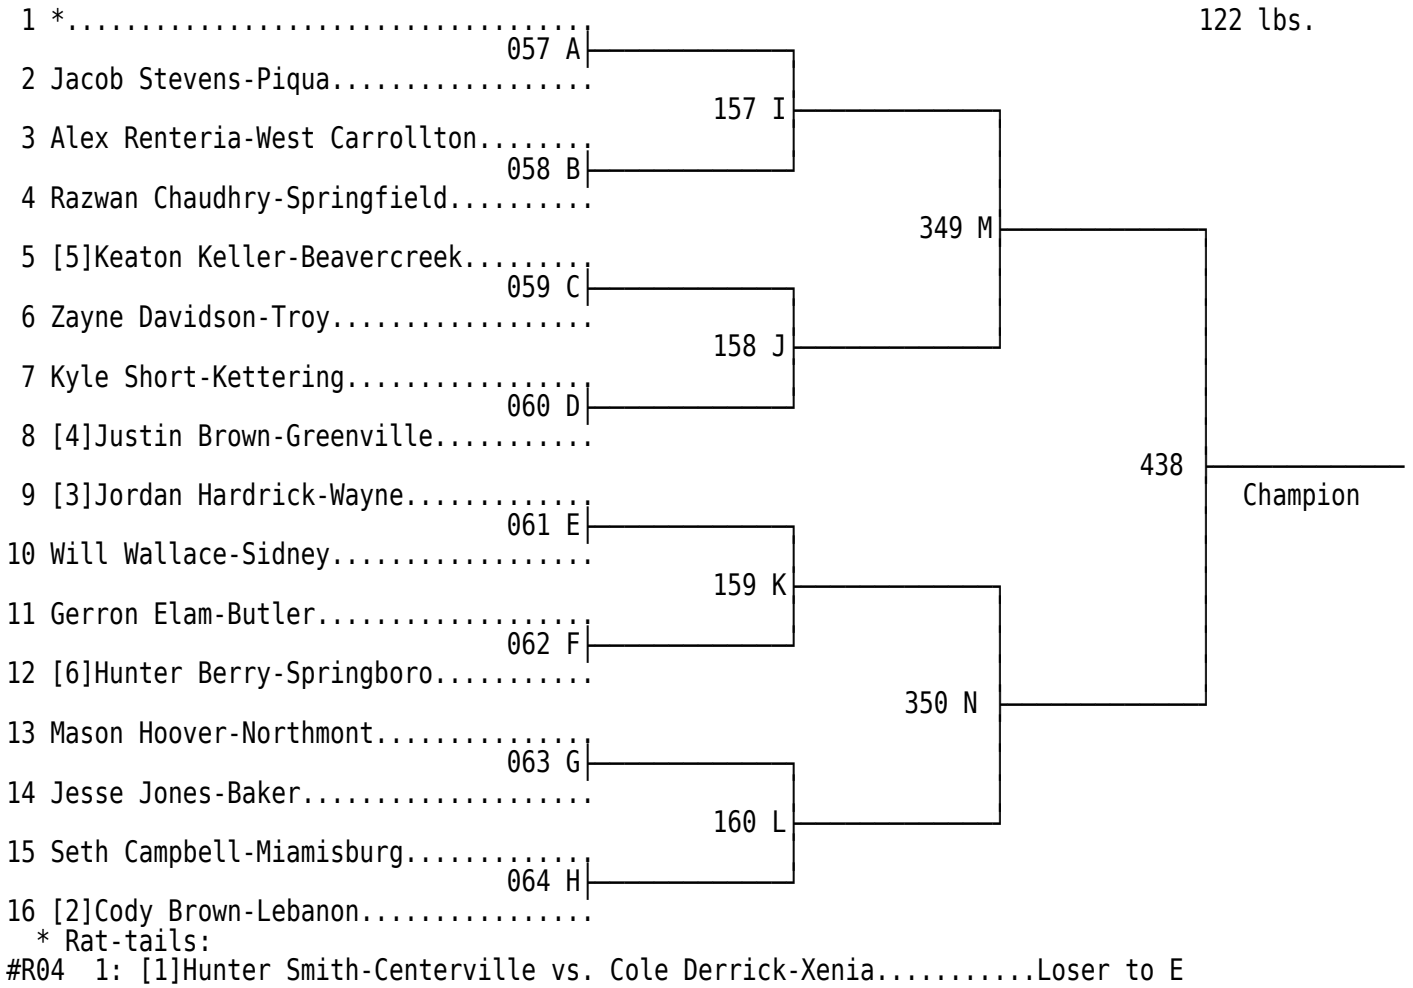

2012 GWOC M.S. Wrestling Tournament

80 lbs.

2012 GWOC M.S. Wrestling Tournament

2012 GWOC M.S. Wrestling Tournament

2012 GWOC M.S. Wrestling Tournament

2012 GWOC M.S. Wrestling Tournament

\* Rat-tails:

#R01 4: Jonathan Perin-Sidney vs. Lucas Klever-Lebanon.....Loser to F

#R02 14: Austin Kirby-Troy vs. Mitchell Ott-Wayne.....Loser to C

2012 GWOC M.S. Wrestling Tournament

2012 GWOC M.S. Wrestling Tournament

2012 GWOC M.S. Wrestling Tournament

2012 GWOC M.S. Wrestling Tournament