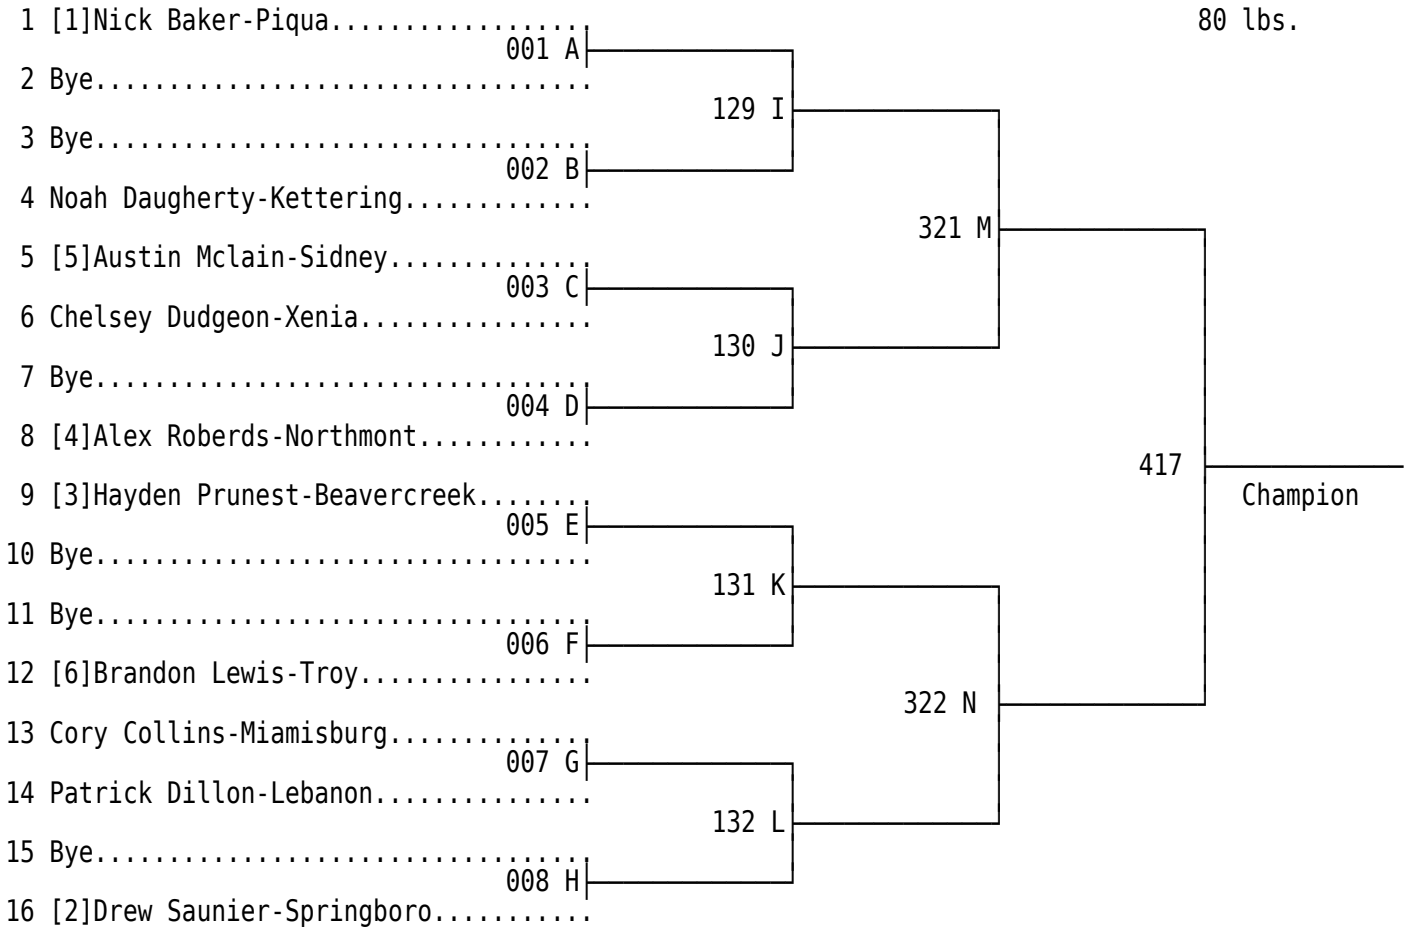

2012 GWOC M.S. Wrestling Tournament

80 lbs.

2012 GWOC M.S. Wrestling Tournament

2012 GWOC M.S. Wrestling Tournament

2012 GWOC M.S. Wrestling Tournament

2012 GWOC M.S. Wrestling Tournament

\* Rat-tails:

#R01 4: Jonathan Perin-Sidney vs. Lucas Klever-Lebanon.....Loser to F

#R02 14: Austin Kirby-Troy vs. Mitchell Ott-Wayne.....Loser to C

2012 GWOC M.S. Wrestling Tournament

2012 GWOC M.S. Wrestling Tournament

2012 GWOC M.S. Wrestling Tournament

2012 GWOC M.S. Wrestling Tournament