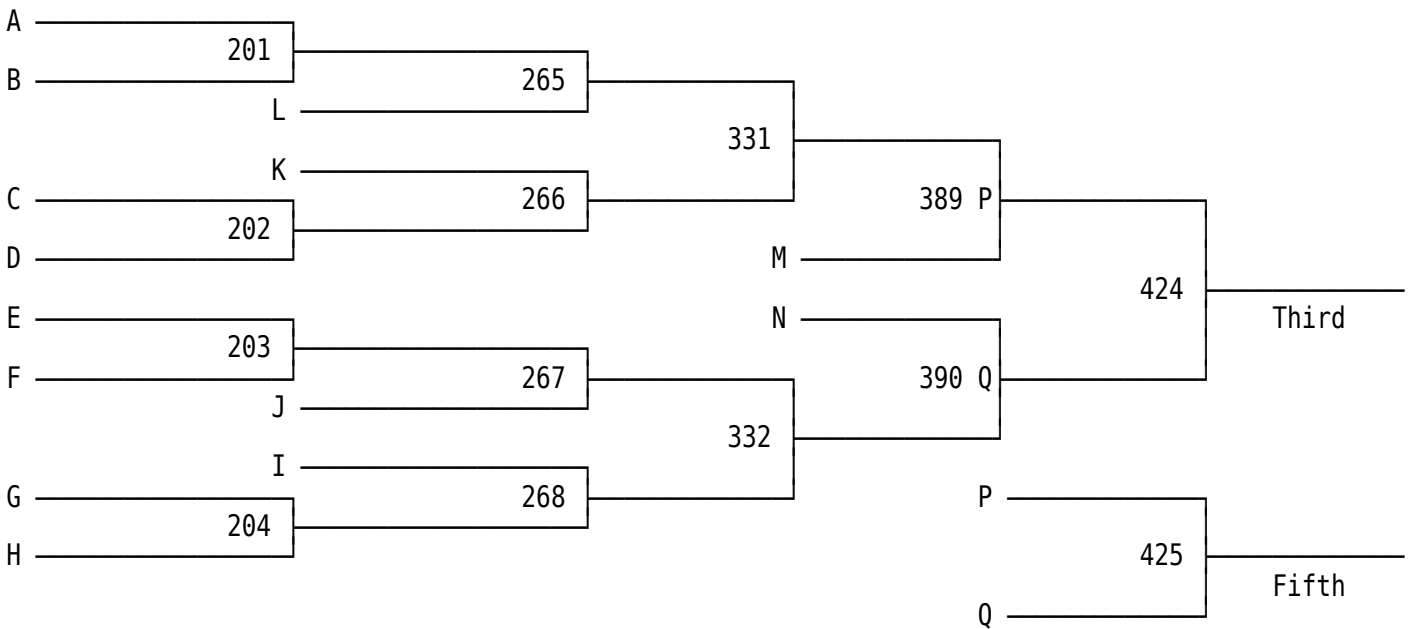

2012 GWOC M.S. Wrestling Tournament

80 lbs.

2012 GWOC M.S. Wrestling Tournament

2012 GWOC M.S. Wrestling Tournament

2012 GWOC M.S. Wrestling Tournament

2012 GWOC M.S. Wrestling Tournament

\* Rat-tails:

#R01 4: Jonathan Perin-Sidney vs. Lucas Klever-Lebanon.....Loser to F

#R02 14: Austin Kirby-Troy vs. Mitchell Ott-Wayne.....Loser to C

2012 GWOC M.S. Wrestling Tournament

2012 GWOC M.S. Wrestling Tournament

2012 GWOC M.S. Wrestling Tournament

2012 GWOC M.S. Wrestling Tournament