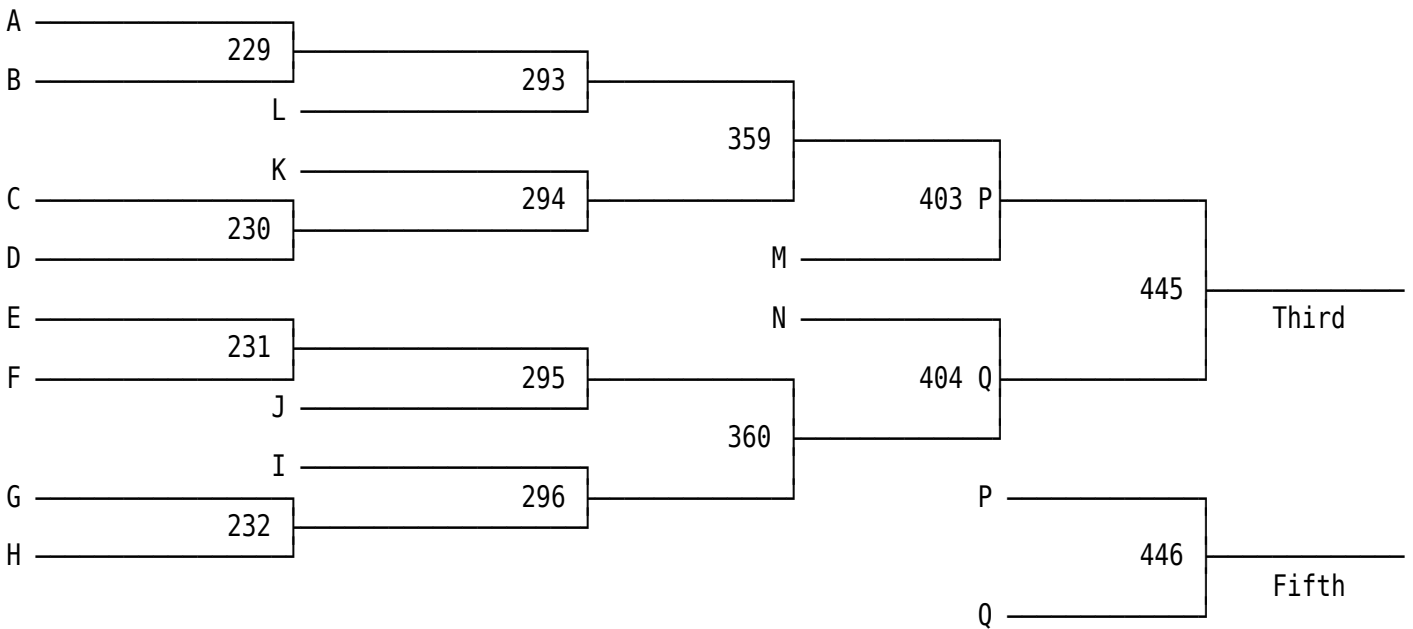

2012 GWOC M.S. Wrestling Tournament