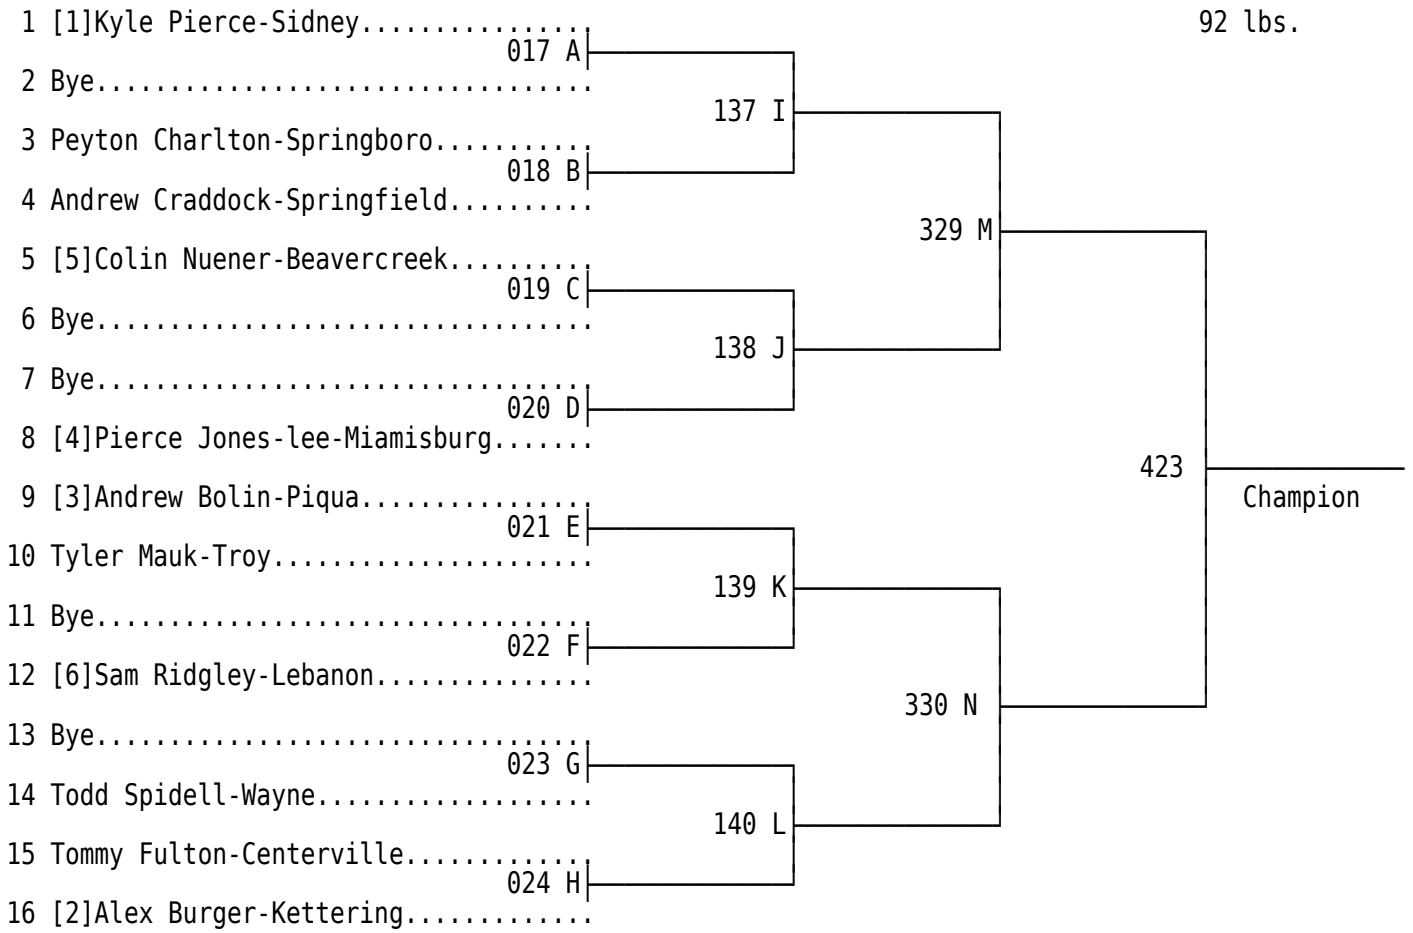

2012 GWOC M.S. Wrestling Tournament

80 lbs.

2012 GWOC M.S. Wrestling Tournament

2012 GWOC M.S. Wrestling Tournament

2012 GWOC M.S. Wrestling Tournament

2012 GWOC M.S. Wrestling Tournament

\* Rat-tails:

#R01 4: Jonathan Perin-Sidney vs. Lucas Klever-Lebanon.....Loser to F

#R02 14: Austin Kirby-Troy vs. Mitchell Ott-Wayne.....Loser to C

2012 GWOC M.S. Wrestling Tournament

2012 GWOC M.S. Wrestling Tournament

2012 GWOC M.S. Wrestling Tournament

2012 GWOC M.S. Wrestling Tournament