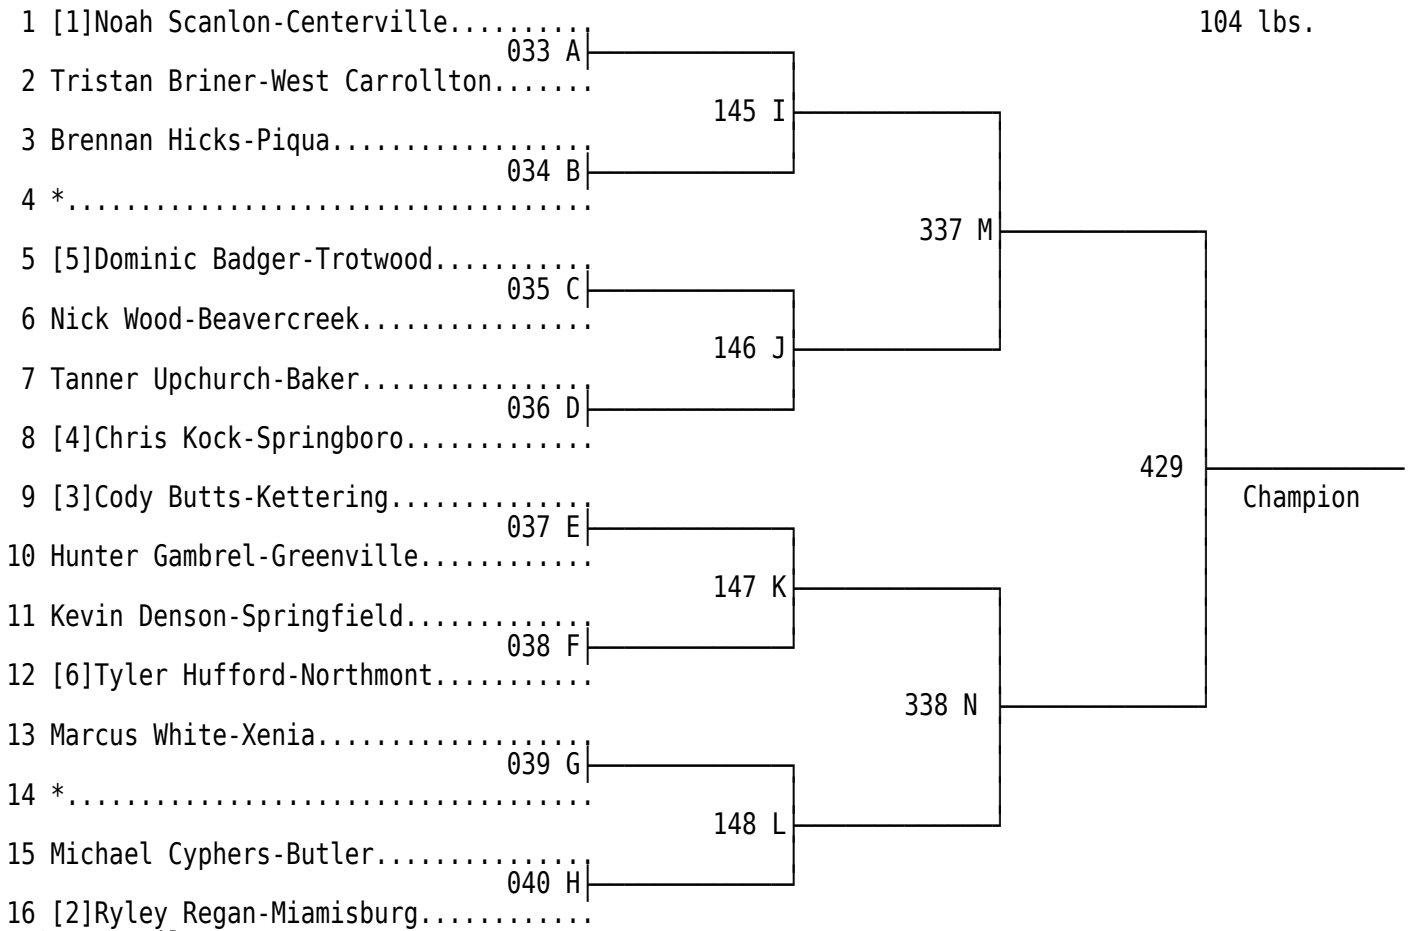

2012 GWOC M.S. Wrestling Tournament

80 lbs.

2012 GWOC M.S. Wrestling Tournament

2012 GWOC M.S. Wrestling Tournament

2012 GWOC M.S. Wrestling Tournament

2012 GWOC M.S. Wrestling Tournament

\* Rat-tails:

#R01 4: Jonathan Perin-Sidney vs. Lucas Klever-Lebanon.....Loser to F

#R02 14: Austin Kirby-Troy vs. Mitchell Ott-Wayne.....Loser to C

2012 GWOC M.S. Wrestling Tournament

2012 GWOC M.S. Wrestling Tournament

2012 GWOC M.S. Wrestling Tournament

2012 GWOC M.S. Wrestling Tournament