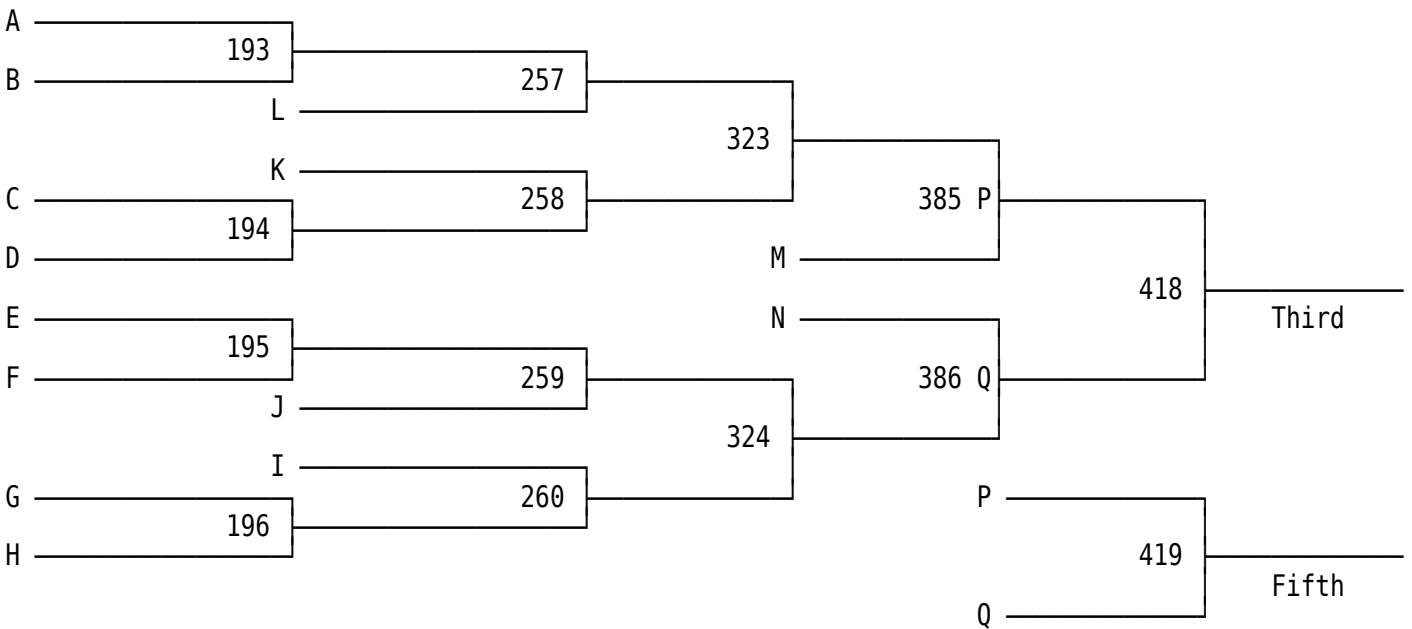

2012 GWOC M.S. Wrestling Tournament

80 lbs.

2012 GWOC M.S. Wrestling Tournament

2012 GWOC M.S. Wrestling Tournament

2012 GWOC M.S. Wrestling Tournament

2012 GWOC M.S. Wrestling Tournament

\* Rat-tails:

#R01 4: Jonathan Perin-Sidney vs. Lucas Klever-Lebanon.....Loser to F

#R02 14: Austin Kirby-Troy vs. Mitchell Ott-Wayne.....Loser to C

2012 GWOC M.S. Wrestling Tournament

2012 GWOC M.S. Wrestling Tournament

2012 GWOC M.S. Wrestling Tournament

2012 GWOC M.S. Wrestling Tournament