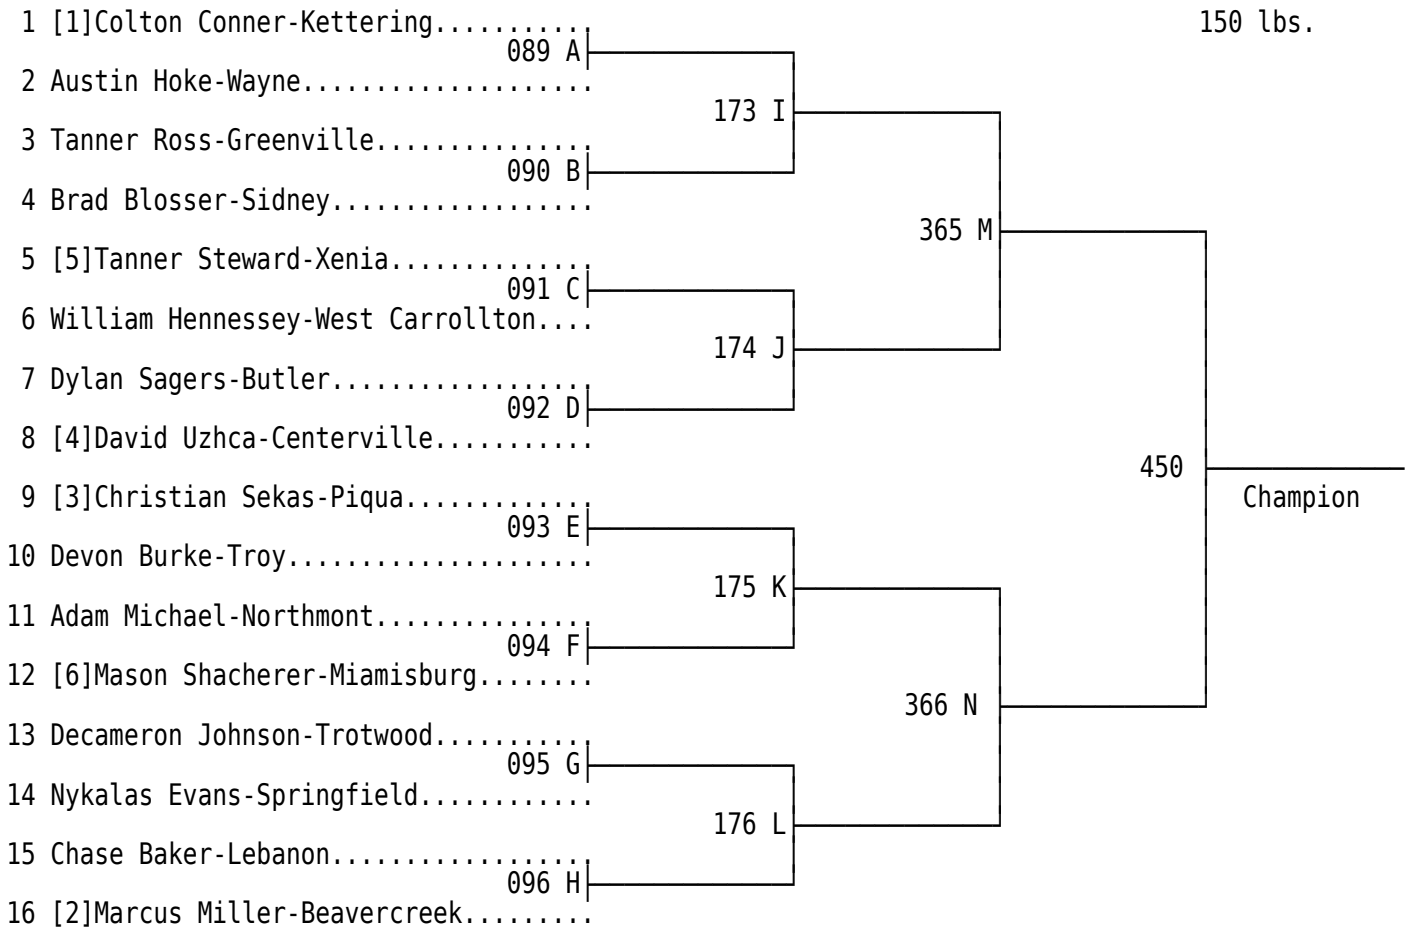

2012 GWOC M.S. Wrestling Tournament