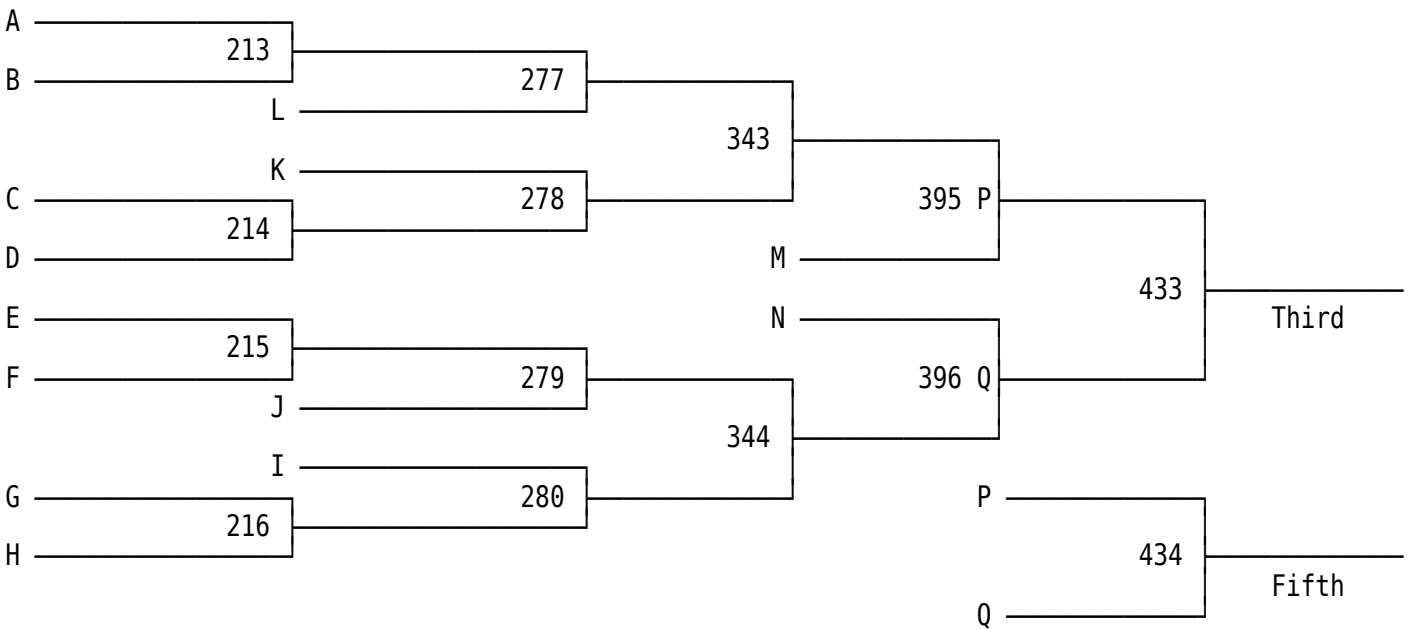

2012 GWOC M.S. Wrestling Tournament

80 lbs.

2012 GWOC M.S. Wrestling Tournament

2012 GWOC M.S. Wrestling Tournament

2012 GWOC M.S. Wrestling Tournament

2012 GWOC M.S. Wrestling Tournament

\* Rat-tails:

#R01 4: Jonathan Perin-Sidney vs. Lucas Klever-Lebanon.....Loser to F

#R02 14: Austin Kirby-Troy vs. Mitchell Ott-Wayne.....Loser to C

2012 GWOC M.S. Wrestling Tournament

2012 GWOC M.S. Wrestling Tournament

2012 GWOC M.S. Wrestling Tournament

2012 GWOC M.S. Wrestling Tournament