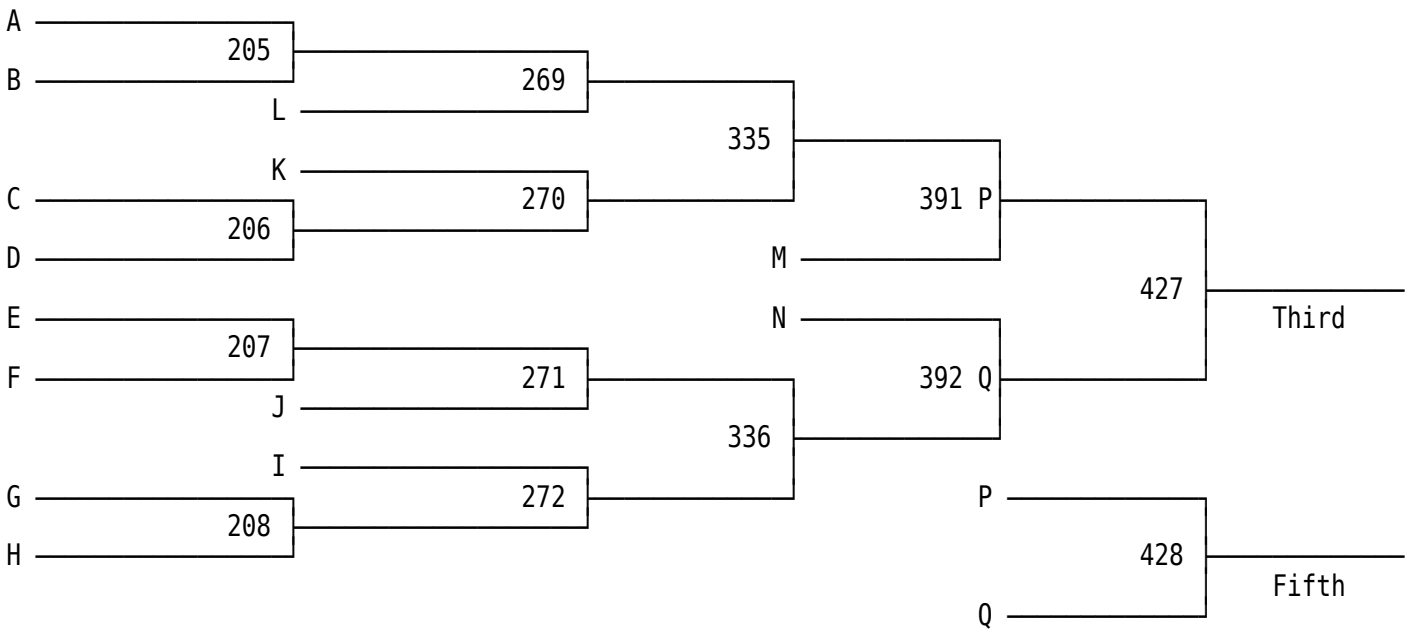

2012 GWOC M.S. Wrestling Tournament

80 lbs.

2012 GWOC M.S. Wrestling Tournament

2012 GWOC M.S. Wrestling Tournament

2012 GWOC M.S. Wrestling Tournament

2012 GWOC M.S. Wrestling Tournament

\* Rat-tails:

#R01 4: Jonathan Perin-Sidney vs. Lucas Klever-Lebanon.....Loser to F

#R02 14: Austin Kirby-Troy vs. Mitchell Ott-Wayne.....Loser to C

2012 GWOC M.S. Wrestling Tournament

2012 GWOC M.S. Wrestling Tournament

2012 GWOC M.S. Wrestling Tournament

2012 GWOC M.S. Wrestling Tournament