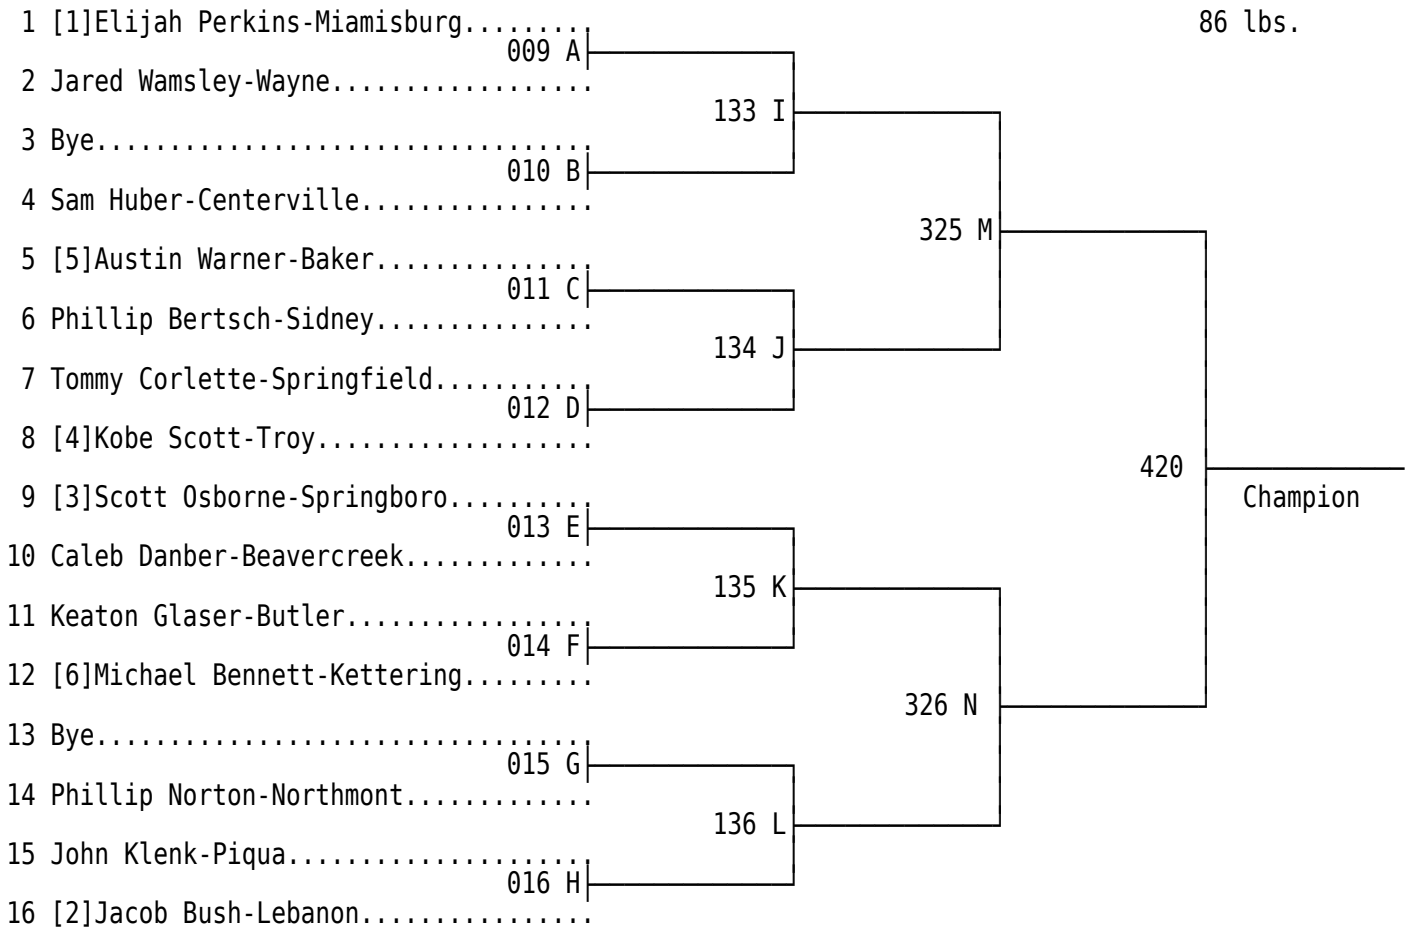

2012 GWOC M.S. Wrestling Tournament

80 lbs.

2012 GWOC M.S. Wrestling Tournament

2012 GWOC M.S. Wrestling Tournament

2012 GWOC M.S. Wrestling Tournament

2012 GWOC M.S. Wrestling Tournament

\* Rat-tails:

#R01 4: Jonathan Perin-Sidney vs. Lucas Klever-Lebanon.....Loser to F

#R02 14: Austin Kirby-Troy vs. Mitchell Ott-Wayne.....Loser to C

2012 GWOC M.S. Wrestling Tournament

2012 GWOC M.S. Wrestling Tournament

2012 GWOC M.S. Wrestling Tournament

2012 GWOC M.S. Wrestling Tournament