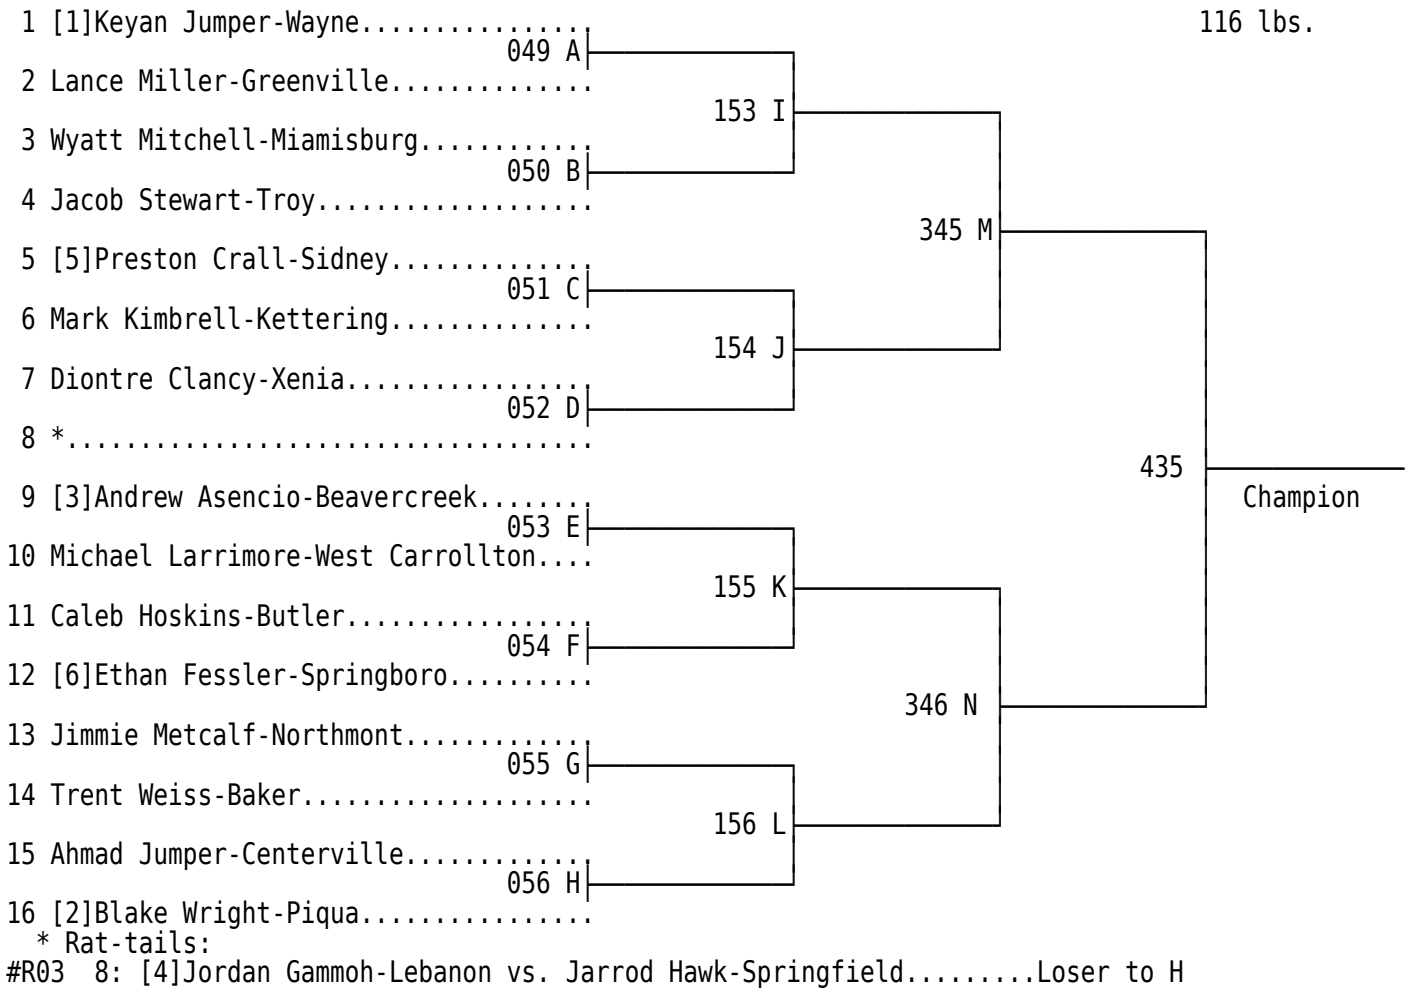

2012 GWOC M.S. Wrestling Tournament

80 lbs.

2012 GWOC M.S. Wrestling Tournament

2012 GWOC M.S. Wrestling Tournament

2012 GWOC M.S. Wrestling Tournament

2012 GWOC M.S. Wrestling Tournament

\* Rat-tails:

#R01 4: Jonathan Perin-Sidney vs. Lucas Klever-Lebanon.....Loser to F

#R02 14: Austin Kirby-Troy vs. Mitchell Ott-Wayne.....Loser to C

2012 GWOC M.S. Wrestling Tournament

2012 GWOC M.S. Wrestling Tournament

2012 GWOC M.S. Wrestling Tournament

2012 GWOC M.S. Wrestling Tournament