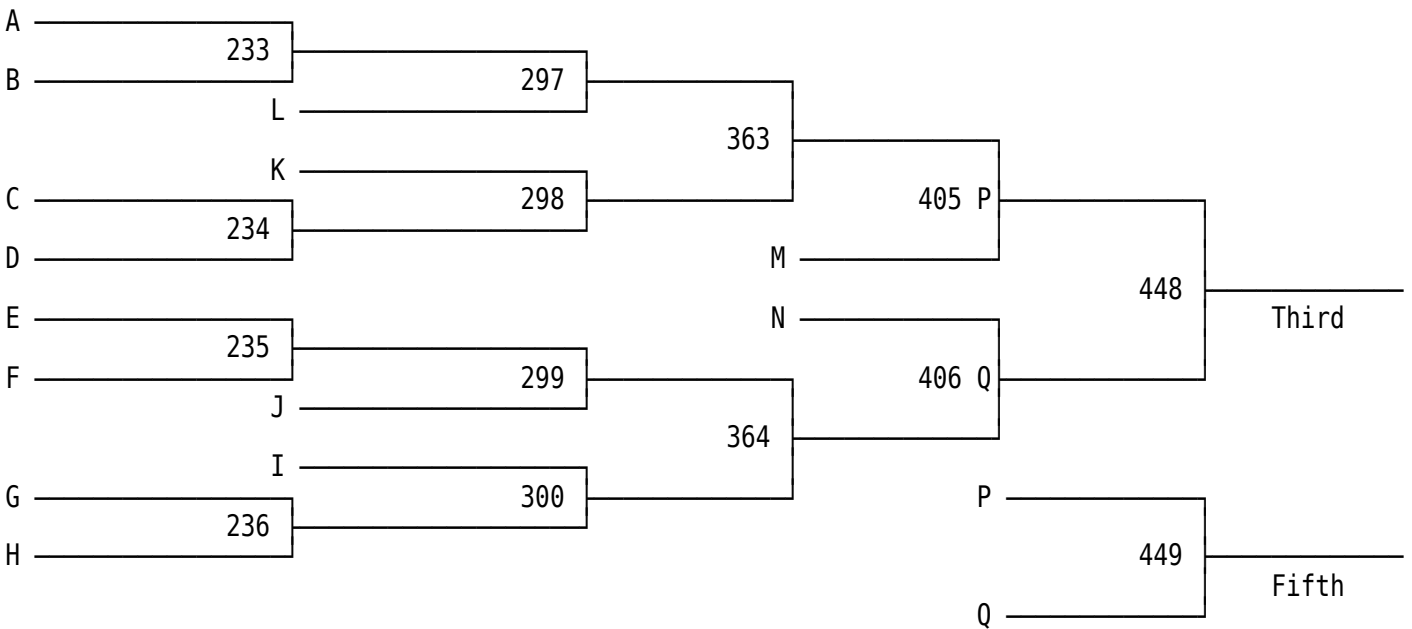

2012 GWOC M.S. Wrestling Tournament